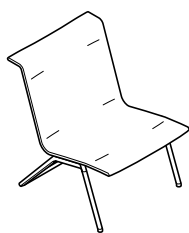

850/1

☐32 ☐81 ☐63 ☐80
(☐12⁷/₈" ☐31¹/₈" ☐24³/₄" ☐31¹/₂")