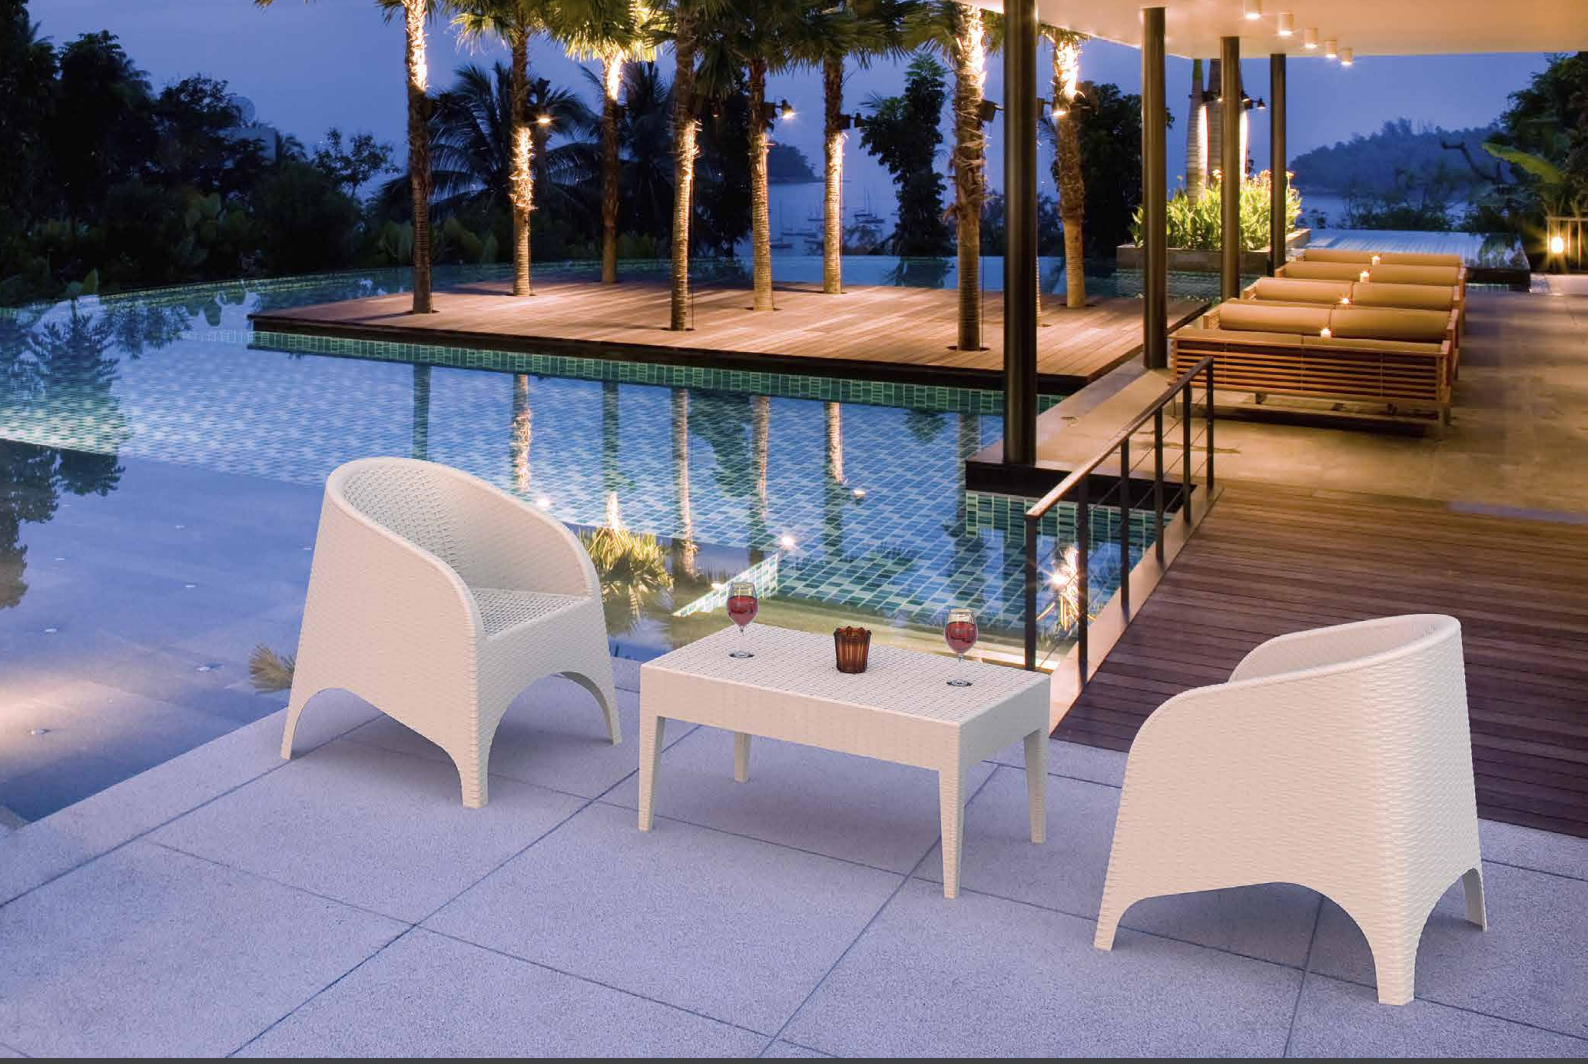

teknik detaylar | technical sheet

804 Aruba

Ürün ölçüleri (cm) ve ağırlığı (kg) / Dimensions in cm and weight in kg

En Width	Boy Height	Derinlik Depth	Oturma Yüksekliği Seat Height	Birim Ağırlık Unit Weight
74	80	75	44	7,500

Ambalaj bilgileri / Information on packaging units

Tahta Palet (Adet) Pcs on Wooden Pallet	Ambalaj Ağırlığı (kg) Package Weight (kg)
20	154

Ambalaj ölçüleri ve hacim / Package dimensions in cm and volume

m³	Yükseklik Height	En Width	Derinlik Depth
1,290	223	75	77

Lojistik bilgileri / Logistics information

20 DC Cntr	40 DC Cntr	82 Cbm Truck
480	1020	1140