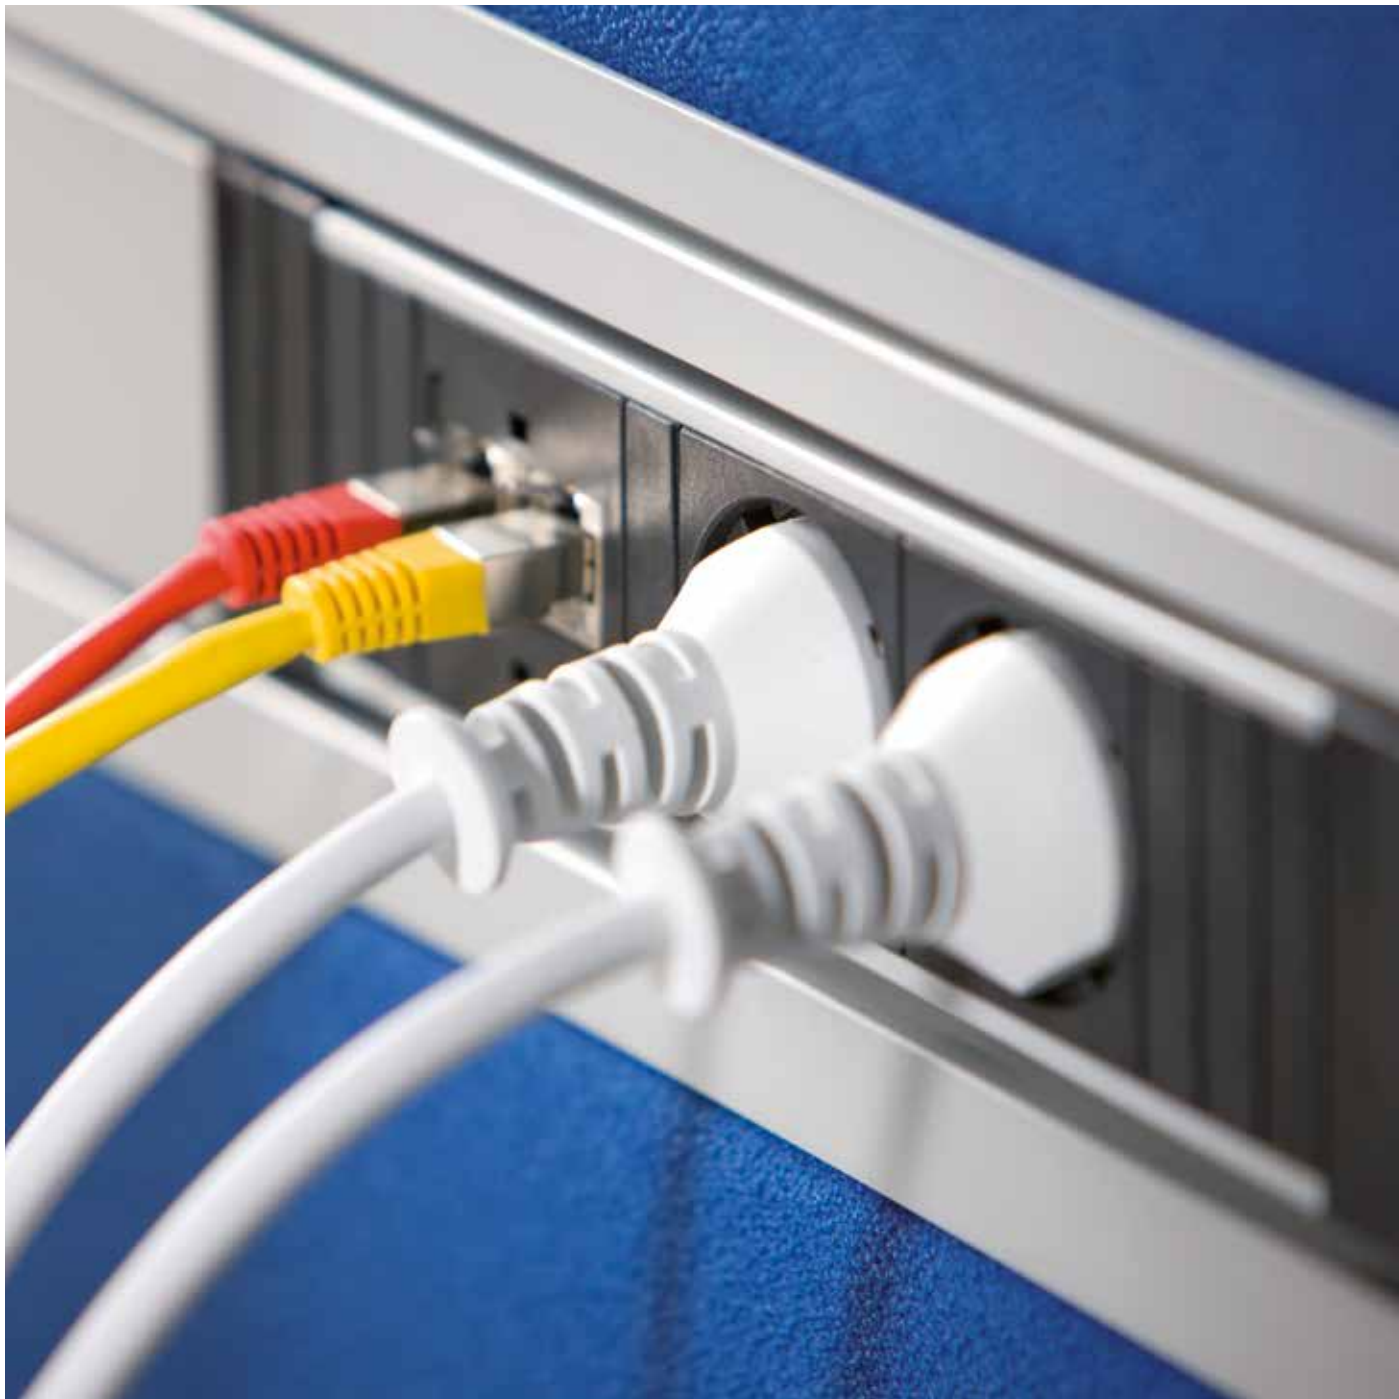

DESK 2

Design meets technology

reddot design award
winner 2011

Design solution for modern workstations // user-friendly 35° orientation // covered cable duct to the edge of the desk //
Red Dot Product Design Award Winner 2011 // IF Award 2012 Winner // nominated for the German Design Award 2012

STEP

Fit for the future – step by step

CUSTOM MODULES

For custom configuration

The Bachmann system for sustainability // for data, video and audio connections // can be used in facility systems, racks and electrical installations // integration with the switch product ranges of leading manufacturers // easy to connect via socket/socket or screw terminals

MEDIA TECHNOLOGY

Signal distribution made easy

Simple plug-and-play principle // electronics are already integrated in the connection panel // pre-fitted cabling // extension of image, sound and network signals // compact and space-saving units // chain or star cabling