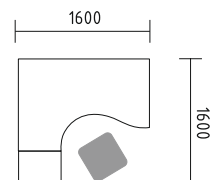

- BQG05** desk 1800/800/740mm
- SLD13** pedestal 416/600/590mm
- A3504** x3 storage 800/432/1129mm + **AS31** x6 glass door 3oh
- WS01** hanger 780/310/1640mm

Simplistic design of benches enhances the flow of communication and allows eye contact with minimum obstruction.

- BUG05** desk 1800/800/740mm + **M03** top access
- A14M** manager storage 1400/432/600mm
- SLD13HT** pedestal with HPL front and top 416/600/590mm
- A3504** x2 storage 800/432/1129mm + **AS300** x2 glass door with aluminium frame
- WS01** hanger 780/310/1640mm

- BAG10** desk 1600/1200/740mm + **M03** top access
- BAG11** desk 1600/1200/740mm + **M03** top access
- SLD13HT** x2 pedestal with HPL front and top 416/600/590mm
- A3104H** x3 storage with HPL front 800/432/1129mm

- BNG10** desk 1600/1200/740mm
- KKT64** pedestal 400/600/740mm
- A5104** x2 storage 800/432/1833mm
- A5504** storage 800/432/1833mm + **AS300** glass door with aluminium frame 3oh
- A2104** x3 storage 800/432/777mm
- ST08** table \varnothing 800/730mm