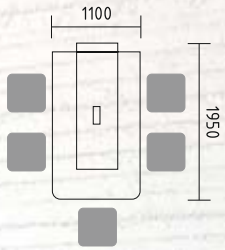

MS01 multimedia workstation 1950/1100/2000mm + M03 top access