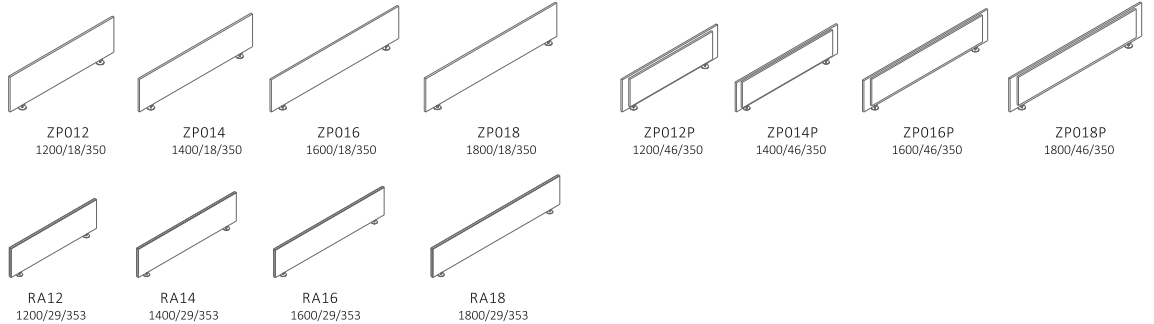

PEDESTALS

EXTENSIONS

SCREENS

MODESTY
PANELS

STORAGES