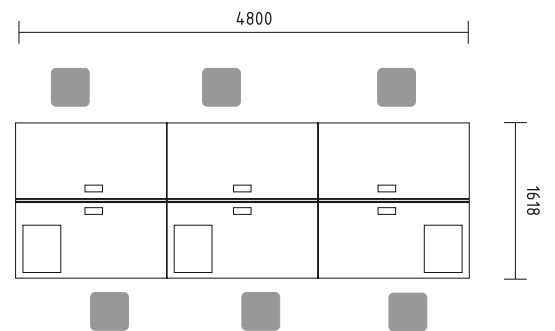

- **BUG56** bench 2800/1618/740mm + **M03** x4 top access
- **SLD13** x4 pedestal 416/600/590mm + **SKP13** x4 pillow 400/600/40mm
- **A3104H** x3 storage with HPL front 800/432/1129mm

- **BUG58** bench 3200/1618/740mm + **BUG14** bench 1600/1618/740mm + **M01** x6 mediabox
- **SLD13HT** x3 pedestal with HPL front and top 416/600/590mm
- **RA16** x3 acoustic panel 1600/29/353mm
- **WS01** hanger 780/310/1640mm
- **SNL16** x2 sunbean lamp Ø1440/410mm