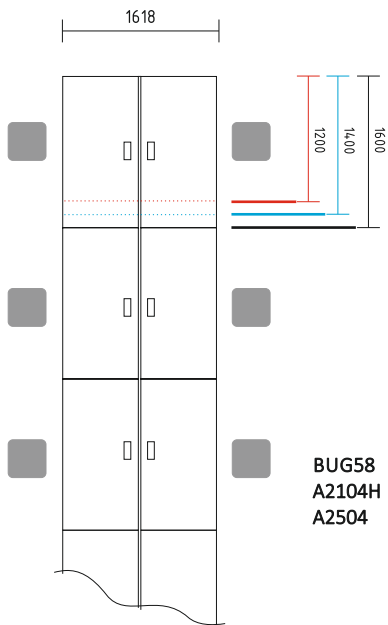

Cleverly disguised media ports are camouflaged within the legs of these modern conference desks underlying their functionality and impressive design.

BUG58 bench 3200/1618/740mm + **BUG14** x2 bench 1600/1618/740mm + **M03** x8 top access
A2104H x3 storage with HPL front 800/432/777mm
A2504 storage 800/432/777mm