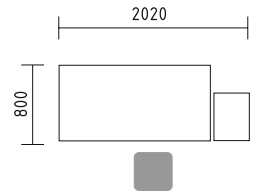

OGI_A

The OGI system's versatility allows the re-invention of individual spaces, creating a prestigious managerial atmosphere.

- **BAG04** desk 1600/800/740mm
- **SLD13HT** pedestal with HPL front and top 416/600/590mm
- **A5104H** x2 storage wit HPL front 800/432/1833mm
- **A5902** storage 400/432/1833mm