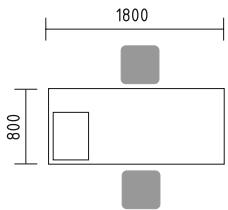

- BQG05** desk 1800/800/740mm
- SLD13** pedestal 416/600/590mm
- A3504** x3 storage 800/432/1129mm + **AS31** x6 glass door 3oh
- WS01** hanger 780/310/1640mm

Simplistic design of benches enhances the flow of communication and allows eye contact with minimum obstruction.

- BUG05** desk 1800/800/740mm + **M03** top access
- A14M** manager storage 1400/432/600mm
- SLD13HT** pedestal with HPL front and top 416/600/590mm
- A3504** x2 storage 800/432/1129mm + **AS300** x2 glass door with aluminium frame
- WS01** hanger 780/310/1640mm