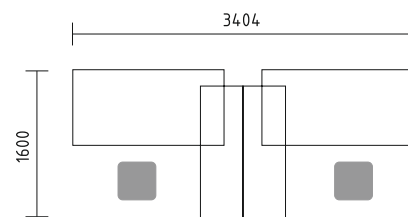

- BQG05** desk 1800/800/740mm
- SLD13** pedestal 416/600/590mm
- A3504** x3 storage 800/432/1129mm + **AS31** x6 glass door 3oh
- WS01** hanger 780/310/1640mm

Simplistic design of benches enhances the flow of communication and allows eye contact with minimum obstruction.

- BUG05** desk 1800/800/740mm + **M03** top access
- A14M** manager storage 1400/432/600mm
- SLD13HT** pedestal with HPL front and top 416/600/590mm
- A3504** x2 storage 800/432/1129mm + **AS300** x2 glass door with aluminium frame
- WS01** hanger 780/310/1640mm

OGI_Y

Perfectly placed higher cabinets and pedestals have a modern adaptability thus creating an unrivalled work environment.

- BYL20** desk 1702/1600/740mm
- UR15** metal modesty panel 1400/15/300mm
- KDT13** pedestal 400/600/590mm
- ST08** table Ø800/730mm

- BYL20** x2 desk 1702/1600/740mm
- MM-PM** x3 lounge seat 450/450/420mm

Our rich selection of cabinets makes the size of your office irrelevant by demonstrating versatility in all conditions. Our system promotes utilizing limited spaces for maximum productivity and communication.