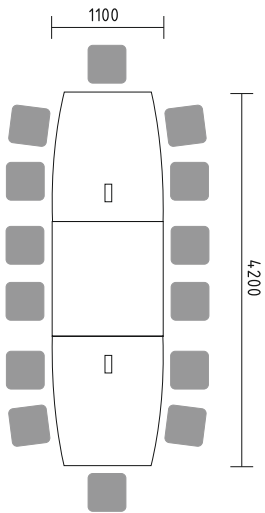

These unique conference tables inspire communication and teamwork.

- **PLF14L** table 1400/1000/1100/740mm + **M03** top access
- **PLF14P** table 1400/1000/1100/740mm + **M03** top access
- **PLF14S** table 1400/1100/740mm