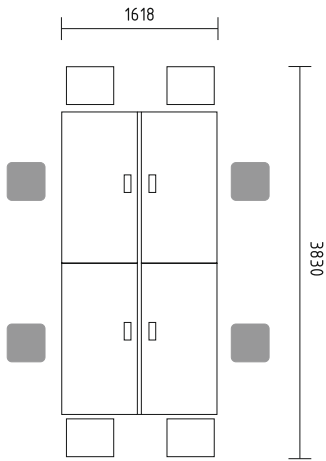

Our modulares are a perfect solution for your vibrant business.
A carefully chosen delicate colour scheme promotes a relaxing work atmosphere.