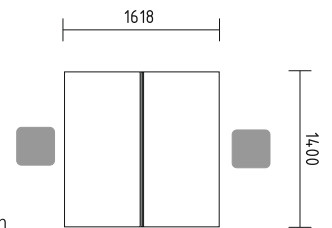

- **BAG10** desk 1600/1200/740mm + **M03** top access
- **BAG11** desk 1600/1200/740mm + **M03** top access
- **SLD13HT** x2 pedestal with HPL front and top 416/600/590mm
- **A3104H** x3 storage with HPL front 800/432/1129mm

Thoughtful workstation layouts inspire concentration more effectively.
The design flexibility of the radial desks revolutionises the ergonomic planning of your work environment.

- **BAG03** x2 desk 1400/800/740mm
- **RA14** acoustic panel 1400/29/353mm
- **ZS01** sliding door storage 2000/434/1129mm