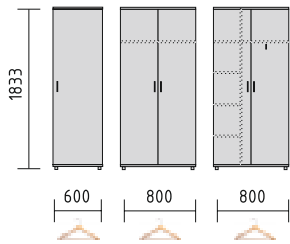

- BAG10** desk 1600/1200/740mm + **M03** top access
- BAG11** desk 1600/1200/740mm + **M03** top access
- SLD13HT** x2 pedestal with HPL front and top 416/600/590mm
- A3104H** x3 storage with HPL front 800/432/1129mm

Metal shelving units within storage containers with measurements of 800, 1000, and 1200 mm allow for 41kg of document security which would otherwise clutter surrounding shelves.

50H

2OH

3OH

wardrobe

glass door