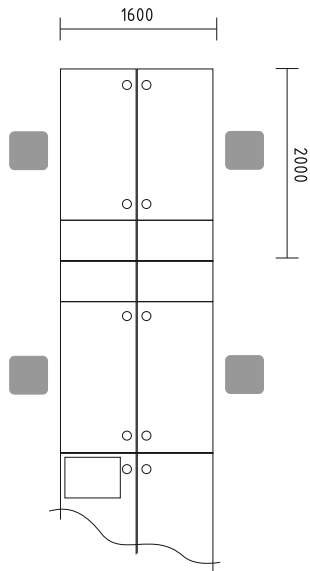

Harmonious combinations of thoughtful organization and desk contours promises clear concentration on important tasks at work.

- **BVG03** x4 desk 1400/800/740mm + **PK80** x8 cable grommet Ø80
- **KKT74** x4 pedestal 400/800/740mm
- **BVG04** x2 desk 1600/800/740mm + **PK80** x4 cable grommet Ø80
- **KKT13** x2 pedestal 400/600/590mm
- **K3104** x4 storage 800/432/1129mm
- **A3F04** x2 storage with file drawers 800/432/1129mm

- **BVG03** x2 desk 1400/800/740mm
- **ZP014P** MFC panel with fabric screen 1400/46/350mm
- **KKT11** x2 pedestal 416/600/590mm