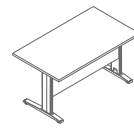

BNG03
1400/800/740