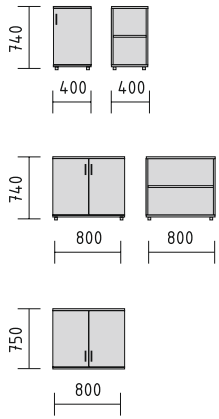

- BAG10** desk 1600/1200/740mm + **M03** top access
- BAG11** desk 1600/1200/740mm + **M03** top access
- SLD13HT** x2 pedestal with HPL front and top 416/600/590mm
- A3104H** x3 storage with HPL front 800/432/1129mm

- BNG10** desk 1600/1200/740mm
- KKT64** pedestal 400/600/740mm
- A5104** x2 storage 800/432/1833mm
- A5504** storage 800/432/1833mm + **AS300** glass door with aluminium frame 3oh
- A2104** x3 storage 800/432/777mm
- ST08** table \varnothing 800/730mm

+ glass top

hpl door

sliding/blind door

Tambour and sliding door cabinets can be perfectly aligned in compact spaces.

60H

storages bookcases

Your personal office tastes can be revealed
by a broad spectrum of storage answers.

Metal shelving units within storage containers with measurements of 800, 1000, and 1200 mm allow for 41kg of document security which would otherwise clutter surrounding shelves.

50H

2OH

3OH

wardrobe

glass door