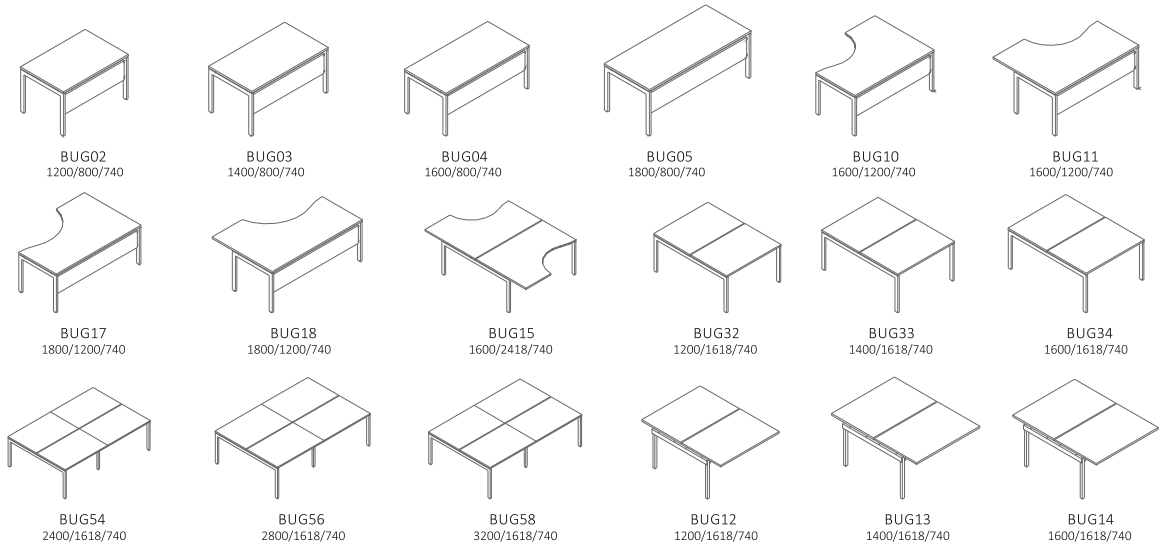

Metal shelving units within storage containers with measurements of 800, 1000, and 1200 mm allow for 41kg of document security which would otherwise clutter surrounding shelves.

50H

2OH

3OH

wardrobe

glass door

Wing cabinet door styling is available in tempered and clouded glass in aluminium frame.

OGI_Q

OGI_U

OGI_Y

OGI OFFICESYSTEM

BAG11
1600/1200/740

BAG10
1600/1200/740

BAG04
1600/800/740