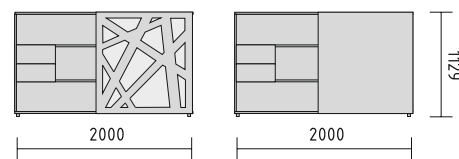

hpl/melamine sliding door

Ogi cupboard connect esthetics and elegance with ergonomics. Impressive frontal parts with zigzag patterns cover perfectly designed interior with spacious drawers and shelves for files. The system provides a possibility to choose a different front finish. Apart from the metal framework – gloss HPL and melamine fronts are also available.