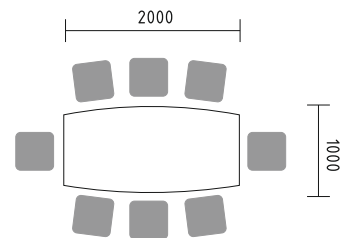

- BQG05** desk 1800/800/740mm
- SLD13** pedestal 416/600/590mm
- A3504** x3 storage 800/432/1129mm + **AS31** x6 glass door 3oh
- WS01** hanger 780/310/1640mm

Simplistic design of benches enhances the flow of communication and allows eye contact with minimum obstruction.

Cleverly disguised media ports are camouflaged within the legs of these modern conference desks underlying their functionality and impressive design.

BUG58 bench 3200/1618/740mm + **BUG14** x2 bench 1600/1618/740mm + **M03** x8 top access
A2104H x3 storage with HPL front 800/432/777mm
A2504 storage 800/432/777mm

BUG56 bench 2800/1618/740mm + **M03** x4 top access
A5104H x4 storage wit HPL front 800/432/1833mm
SNL16 sunbeam lamp \varnothing 1440/410mm

These unique conference tables inspire communication and teamwork.

- PLF14L** table 1400/1000/1100/740mm + **M03** top access
- PLF14P** table 1400/1000/1100/740mm + **M03** top access
- PLF14S** table 1400/1100/740mm

PLF12P 2000/1000/800/740mm

OGI_A

PLF81 table 800/800/740mm