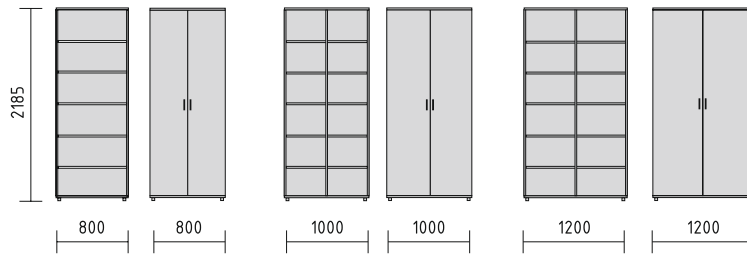

The perfect climate of a fresh office is created with the front HPL being available in a variety of colors. Creative fresh thinking is the result of a great office color scheme. Shelves with a height of 20h and 30h can be customized with a glass top

+ glass top

hpl door

sliding/blind door

Tambour and sliding door cabinets can be perfectly aligned in compact spaces.

60H

storages bookcases

Your personal office tastes can be revealed
by a broad spectrum of storage answers.

Metal shelving units within storage containers with measurements of 800, 1000, and 1200 mm allow for 41kg of document security which would otherwise clutter surrounding shelves.

50H

2OH

3OH

wardrobe

glass door