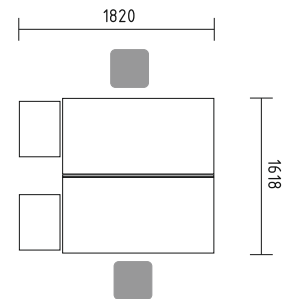

- **BVG03** x4 desk 1400/800/740mm + **PK80** x8 cable grommet Ø80
- **KKT74** x4 pedestal 400/800/740mm
- **BVG04** x2 desk 1600/800/740mm + **PK80** x4 cable grommet Ø80
- **KKT13** x2 pedestal 400/600/590mm
- **K3104** x4 storage 800/432/1129mm
- **A3F04** x2 storage with file drawers 800/432/1129mm

- **BVG03** x2 desk 1400/800/740mm
- **ZP014P** MFC panel with fabric screen 1400/46/350mm
- **KKT11** x2 pedestal 416/600/590mm