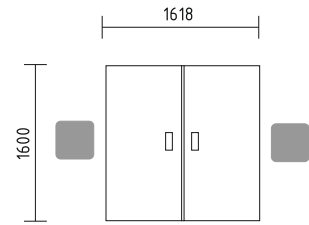

OGI_U

This evolutionary multifunctional desk system can be easily arranged in cluttered as well as in wide-open spaces.

- **BUG34** bench 1600/1618/740mm + **M03** x2 top access
- **S83** x2 computer hanger
- **S81** vertical cable duct