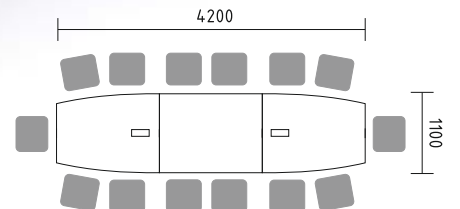

- BQG05** desk 1800/800/740mm
- SLD13** pedestal 416/600/590mm
- A3504** x3 storage 800/432/1129mm + **AS31** x6 glass door 3oh
- WS01** hanger 780/310/1640mm

Simplistic design of benches enhances the flow of communication and allows eye contact with minimum obstruction.

- BUG05** desk 1800/800/740mm + **M03** top access
- A14M** manager storage 1400/432/600mm
- SLD13HT** pedestal with HPL front and top 416/600/590mm
- A3504** x2 storage 800/432/1129mm + **AS300** x2 glass door with aluminium frame
- WS01** hanger 780/310/1640mm

- BAG10** desk 1600/1200/740mm + **M03** top access
- BAG11** desk 1600/1200/740mm + **M03** top access
- SLD13HT** x2 pedestal with HPL front and top 416/600/590mm
- A3104H** x3 storage with HPL front 800/432/1129mm

ST12 table Ø1200/730mm

ST14 x2 table 1400/1000/1100/730mm

ST14 x2 table 1400/1000/1100/730mm + x2 M01 mediabox
ST14S table 1400/1100/730mm

The modular bench sections can not only function as a simple system of workstation, but also as conference tables recreated with intelligent extensions.