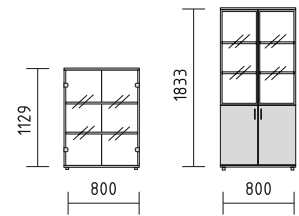

- BAG10** desk 1600/1200/740mm + **M03** top access
- BAG11** desk 1600/1200/740mm + **M03** top access
- SLD13HT** x2 pedestal with HPL front and top 416/600/590mm
- A3104H** x3 storage with HPL front 800/432/1129mm

Metal shelving units within storage containers with measurements of 800, 1000, and 1200 mm allow for 41kg of document security which would otherwise clutter surrounding shelves.

50H

2OH

3OH

wardrobe

glass door