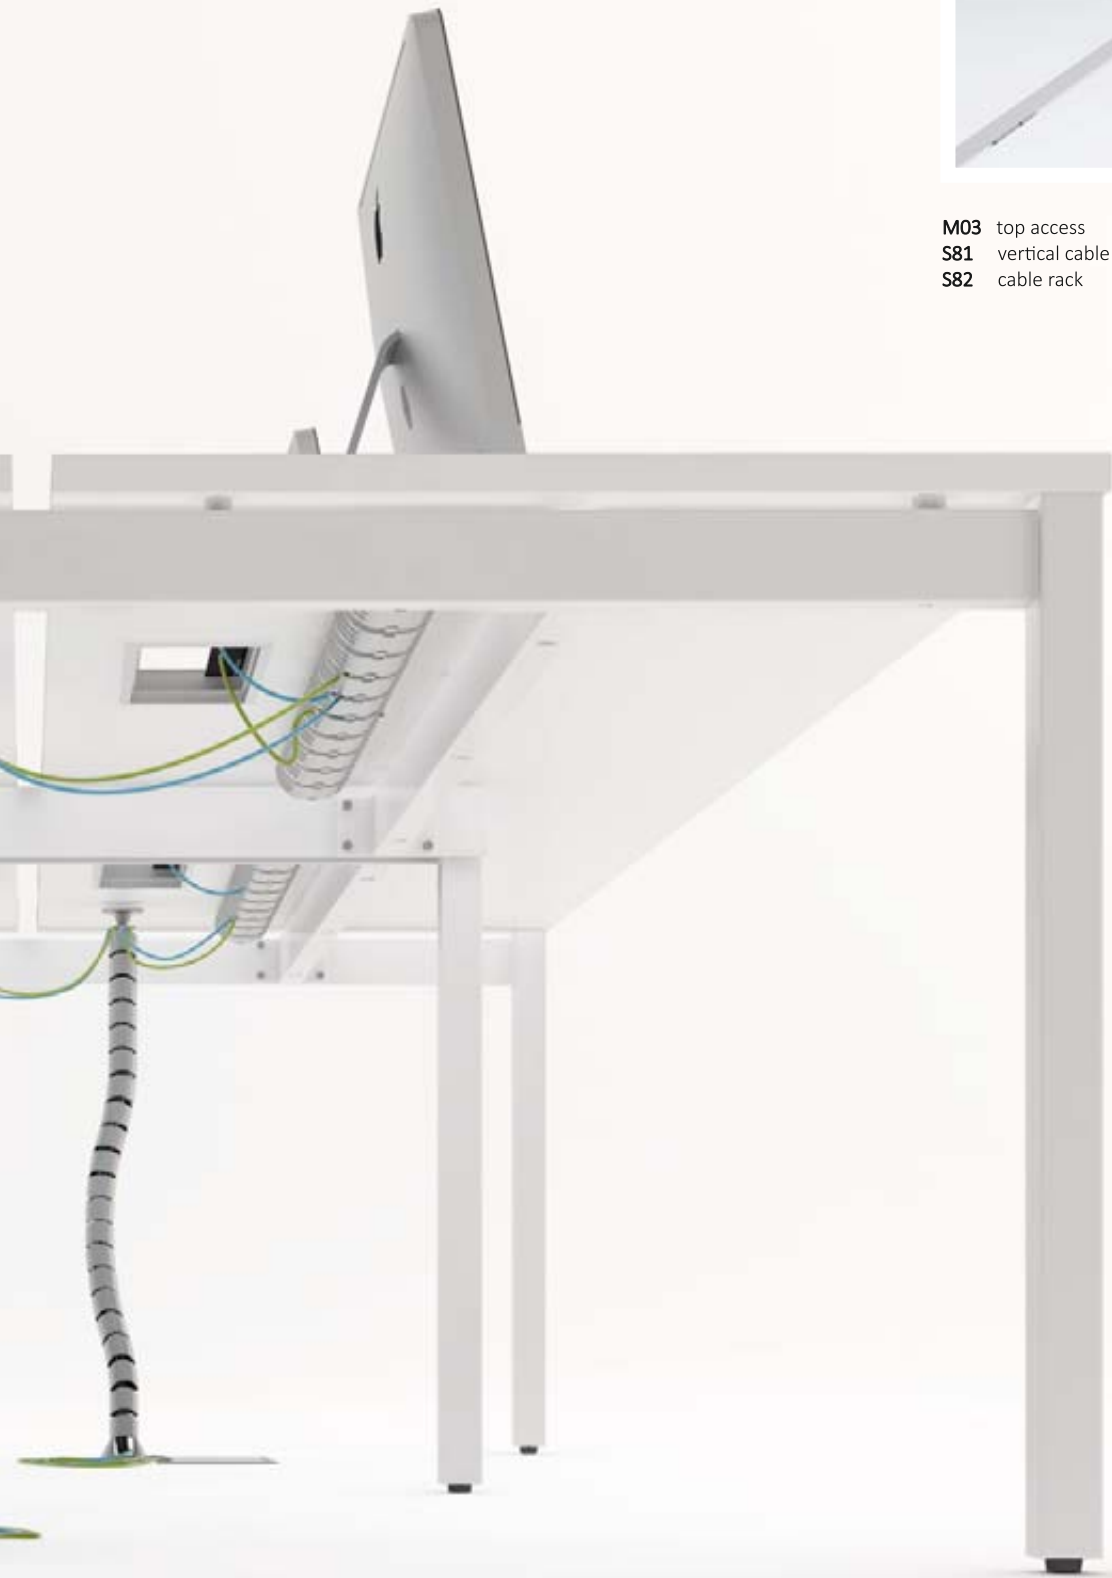

M01 mediabox 4 x 230V ; 2 x RJ45
S81 vertical cable duct

- M03** top access
- S81** vertical cable duct
- S82** cable rack

conference tables

The conference tables complement the OGI workstation system.
Different appearance and dimensions create endless possibilities of arrangement.