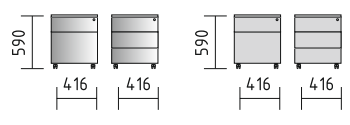

Handy containers are essential in any work space. These adjustable units can be strategically placed or removed from desks measuring 600mm-800mm to satisfy the individual needs of the project.

pedestals hpl front and top