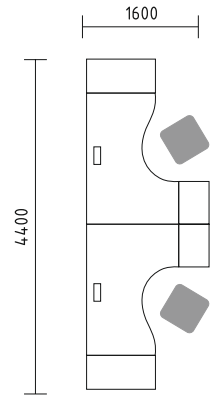

OGI_V

OGI V's simple complexity opens up new possibilities for extension of the system in all directions effectively for stat meetings from an individual solution.

BVG17 desk 1800/1200/740mm + **M03** top access
BVG18 desk 1800/1200/740mm + **M03** top access
KDT73 x2 pedestal 400/800/740mm
KDT64 x2 pedestal 400/600/740mm