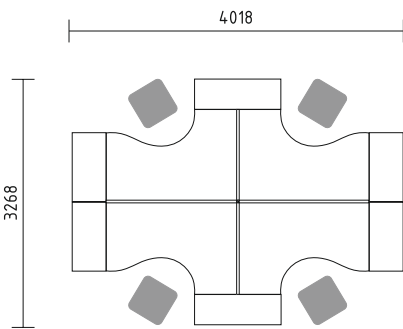

OGI_V

OGI V's simple complexity opens up new possibilities for extension of the system in all directions effectively for stat meetings from an individual solution.

BVG17 desk 1800/1200/740mm + **M03** top access
BVG18 desk 1800/1200/740mm + **M03** top access
KDT73 x2 pedestal 400/800/740mm
KDT64 x2 pedestal 400/600/740mm

BVG10 x2 desk 1600/1200/740mm
BVG11 x2 desk 1600/1200/740mm
RA16 x 2 acoustic panel 1600/29/353mm
RA12 x 2 acoustic panel 1200/29/353mm
KDT74 x4 pedestal 400/800/740mm
A2Z06 x2 tambour storage 1200/434/740mm
A5104 x2 storage 800/432/1833mm
A5504 x2 storage 800/432/1833mm + **AS300** glass door with aluminium frame 3oh