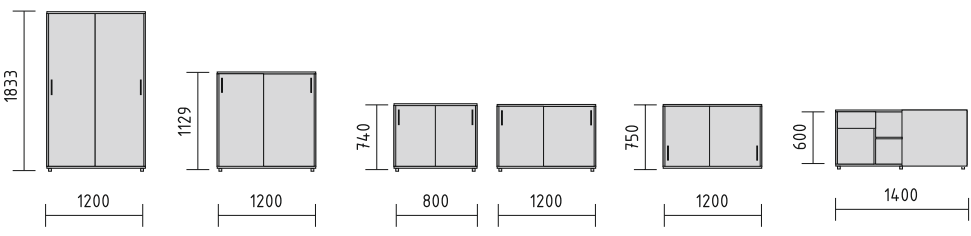

sliding/blind door

Tambour and sliding door cabinets can be perfectly aligned in compact spaces.