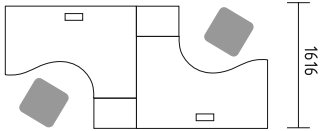

OGI_A

The OGI system's versatility allows the re-invention of individual spaces, creating a prestigious managerial atmosphere.

- BAG04** desk 1600/800/740mm
- SLD13HT** pedestal with HPL front and top 416/600/590mm
- A5104H** x2 storage wit HPL front 800/432/1833mm
- A5902** storage 400/432/1833mm

- BAG04** desk 1600/800/740mm
- PL02** extension 800/600mm + **NS10** x2 supporting leg 30/60/712mm
- SLD13** pedestal 416/600/590mm
- A2Z06** x2 tambour storage 1200/434/740mm
- PS2** table Ø550/640mm
- MM-1N** x2 lounge seat 790/720/770mm

- BAG10** desk 1600/1200/740mm + **M03** top access
- BAG11** desk 1600/1200/740mm + **M03** top access
- SLD13HT** x2 pedestal with HPL front and top 416/600/590mm
- A3104H** x3 storage with HPL front 800/432/1129mm