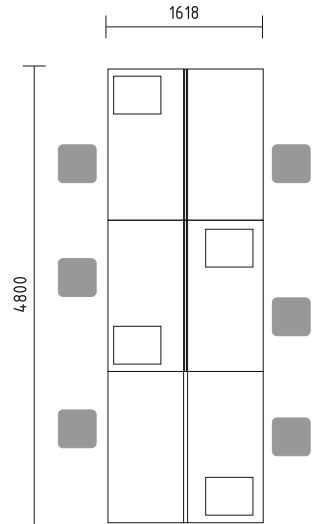

The modular functionality of our desks supports creativity in a confined space with an easy access to media ports.

Simplified assembly encourages timesaving solutions when creating a new work environment to suit the needs of both the individual contributor and the workgroup.

- **BYG58** bench 3200/1618/740mm + **BYG14** bench 1600/1618/740mm
- **KDT13** x4 pedestal 400/600/590mm
- **ZP016P** x2 MFC panel with fabric screen 1600/46/350mm
- **A3105** x3 storage 802/432/1129mm