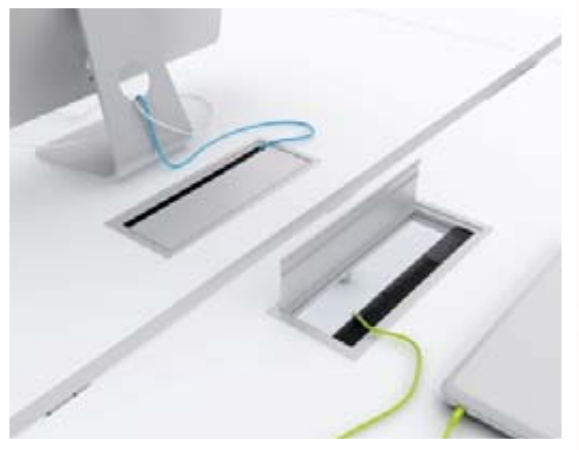

- **M03** top access
- **S81** vertical cable duct
- **S82** cable rack