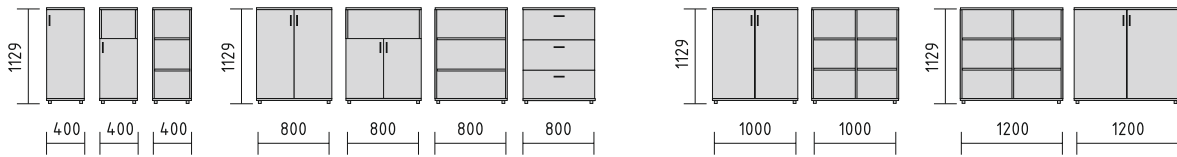

Metal shelving units within storage containers with measurements of 800, 1000, and 1200 mm allow for 41kg of document security which would otherwise clutter surrounding shelves.

50H

2OH

3OH

wardrobe

glass door