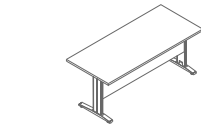

BNG05
1800/800/740