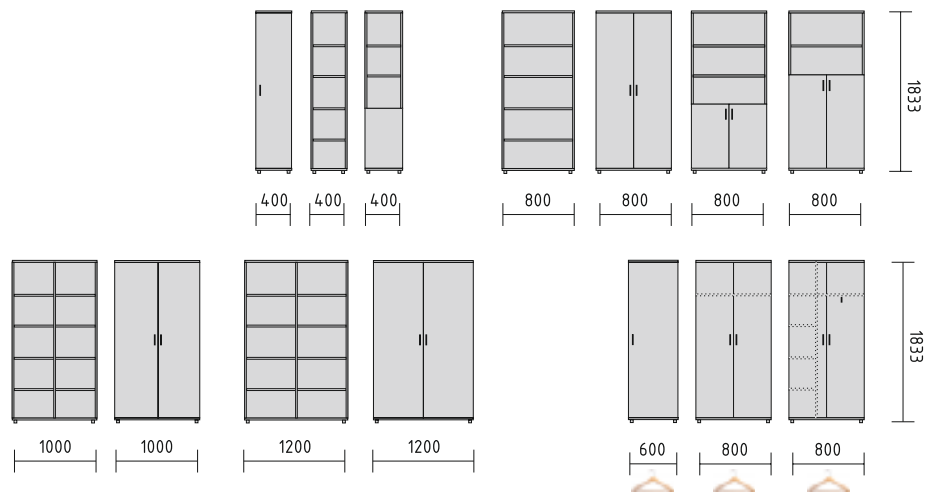

The perfect climate of a fresh office is created with the front HPL being available in a variety of colors. Creative fresh thinking is the result of a great office color scheme. Shelves with a height of 20h and 30h can be customized with a glass top

+ glass top

hpl door

sliding/blind door

Tambour and sliding door cabinets can be perfectly aligned in compact spaces.

60H

storages bookcases

Your personal office tastes can be revealed
by a broad spectrum of storage answers.

Metal shelving units within storage containers with measurements of 800, 1000, and 1200 mm allow for 41kg of document security which would otherwise clutter surrounding shelves.

50H

2OH

3OH

wardrobe

glass door