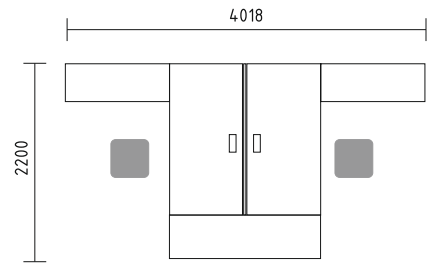

OGI_Q

OGI is a modern desk for today's busy manager. Contemporary design allows easy access to important files and documents with a limited movement.

- **BQG34** bench 1600/1618/740mm + **M01** x2 mediabox
- **PL22** extension 1618/600mm + **NG41** x2 supporting leg 40/40/712mm
- **A3Z06** x2 tambour storage 1200/434/740mm
- **RA16** acoustic panel 1600/29/353mm