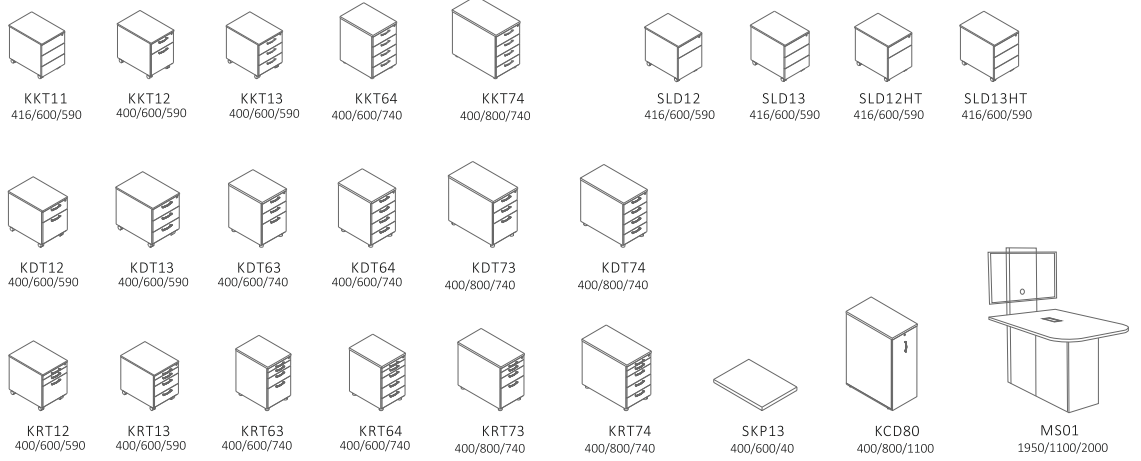

S81
140/70/750
vertical cable duct

S82
1000/70/35
cable rack

S83
cpu holder

C01
610/400/85

S73
220/470/148
CPU stand

PK80
ø80/3

AK5
holders

AK3
holders

PEDESTALS