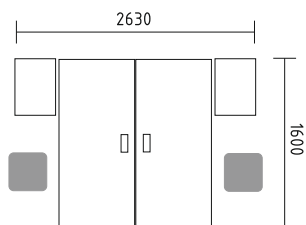

- BQG05** desk 1800/800/740mm
- SLD13** pedestal 416/600/590mm
- A3504** x3 storage 800/432/1129mm + **AS31** x6 glass door 3oh
- WS01** hanger 780/310/1640mm

Simplistic design of benches enhances the flow of communication and allows eye contact with minimum obstruction.

- BUG05** desk 1800/800/740mm + **M03** top access
- A14M** manager storage 1400/432/600mm
- SLD13HT** pedestal with HPL front and top 416/600/590mm
- A3504** x2 storage 800/432/1129mm + **AS300** x2 glass door with aluminium frame
- WS01** hanger 780/310/1640mm

- BAG10** desk 1600/1200/740mm + **M03** top access
- BAG11** desk 1600/1200/740mm + **M03** top access
- SLD13HT** x2 pedestal with HPL front and top 416/600/590mm
- A3104H** x3 storage with HPL front 800/432/1129mm

- BNG10** desk 1600/1200/740mm
- KKT64** pedestal 400/600/740mm
- A5104** x2 storage 800/432/1833mm
- A5504** storage 800/432/1833mm + **AS300** glass door with aluminium frame 3oh
- A2104** x3 storage 800/432/777mm
- ST08** table \varnothing 800/730mm