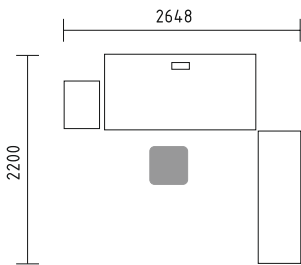

- BQG05** desk 1800/800/740mm
- SLD13** pedestal 416/600/590mm
- A3504** x3 storage 800/432/1129mm + **AS31** x6 glass door 3oh
- WS01** hanger 780/310/1640mm

Simplistic design of benches enhances the flow of communication and allows eye contact with minimum obstruction.

- BQG40** x2 bench 1600/3218/740mm
- ZP016P** x2 MFC panel with fabric screen 1600/46/350mm
- ZS03** x2 sliding door storage 2000/434/1129mm

- BQG34** x3 bench 1600/1618/740mm + **M03** x6 top access
- KDT73** x6 pedestal 400/800/740mm
- A6505** x3 storage 1000/432/2185mm
- A6105** x3 storage 1000/432/2185mm
- S81** x2 vertical cable duct

- BUG05** desk 1800/800/740mm + **M03** top access
- A14M** manager storage 1400/432/600mm
- SLD13HT** pedestal with HPL front and top 416/600/590mm
- A3504** x2 storage 800/432/1129mm + **AS300** x2 glass door with aluminium frame
- WS01** hanger 780/310/1640mm

- BAG10** desk 1600/1200/740mm + **M03** top access
- BAG11** desk 1600/1200/740mm + **M03** top access
- SLD13HT** x2 pedestal with HPL front and top 416/600/590mm
- A3104H** x3 storage with HPL front 800/432/1129mm