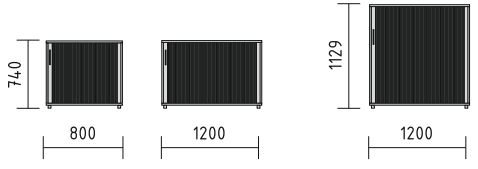

Tambour and sliding door cabinets can be perfectly aligned in compact spaces.