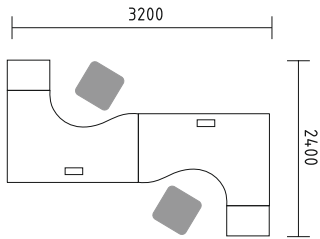

- BYG58** bench 3200/1618/740mm + **BYG14** bench 1600/1618/740mm
- KDT13** x4 pedestal 400/600/590mm
- ZP016P** x2 MFC panel with fabric screen 1600/46/350mm
- A3105** x3 storage 802/432/1129mm

- BYG56** bench 2800/1618/740mm + **BYG13** bench 1400/1618/740mm
- S81** vertical cable duct
- ZP014P** x2 MFC panel with fabric screen 1400/46/350mm
- KKT13** x4 pedestal 400/600/590mm
- K3504** x3 storage 800/432/1129mm

OGI_A

The OGI system's versatility allows the re-invention of individual spaces, creating a prestigious managerial atmosphere.

- BAG04** desk 1600/800/740mm
- SLD13HT** pedestal with HPL front and top 416/600/590mm
- A5104H** x2 storage wit HPL front 800/432/1833mm
- A5902** storage 400/432/1833mm

- BAG04** desk 1600/800/740mm
- PL02** extension 800/600mm + **NS10** x2 supporting leg 30/60/712mm
- SLD13** pedestal 416/600/590mm
- A2Z06** x2 tambour storage 1200/434/740mm
- PS2** table Ø550/640mm
- MM-1N** x2 lounge seat 790/720/770mm

- BAG10** desk 1600/1200/740mm + **M03** top access
- BAG11** desk 1600/1200/740mm + **M03** top access
- SLD13HT** x2 pedestal with HPL front and top 416/600/590mm
- A3104H** x3 storage with HPL front 800/432/1129mm