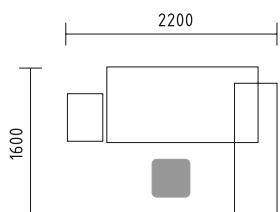

OGI_Y

Perfectly placed higher cabinets and pedestals have a modern adaptability thus creating an unrivalled work environment.

- **BYL20** desk 1702/1600/740mm
- **UR15** metal modesty panel 1400/15/300mm
- **KDT13** pedestal 400/600/590mm
- **ST08** table Ø800/730mm