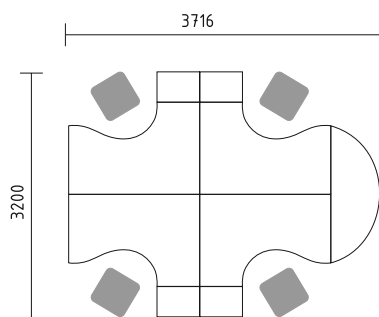

OGI_N

Workstations can be flexibly customized with desks extensions influencing brainstorming sessions and important decision making.

- **BNG17** x2 desk 1800/1200/740mm
- **BNG18** x2 desk 1800/1200/740mm
- **RA18** x2 acoustic panel 1800/29/353mm
- **RA12** x2 acoustic panel 1200/29/353mm
- **KDT64** x4 pedestal 400/600/740mm
- **MM-PM** x3 lounge seat 450/450/420mm

- **BNG10** x2 desk 1600/1200/740mm
- **BNG11** x2 desk 1600/1200/740mm
- **PL20** extension 1600/516mm + **NE41** supporting leg Ø40/712mm
- **KKT64** 4x pedestal 400/600/740mm
- **K3Z06** x3 tambour storage 1200/434/1129mm