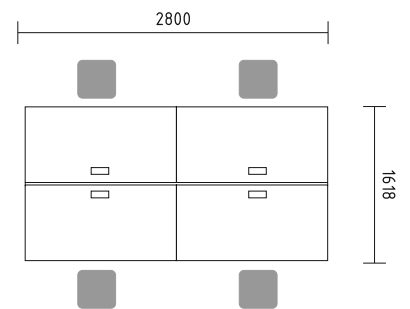

BUG56 bench 2800/1618/740mm + **M03** x4 top access
A5104H x4 storage wit HPL front 800/432/1833mm
SNL16 sunbeam lamp $\varnothing$ 1440/410mm