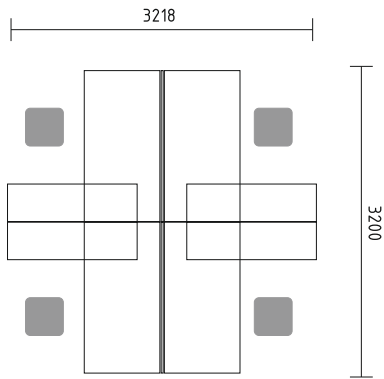

SCREENS

46

STORAGES

47-53

OGI_Q

OGI is a modern desk for today's busy manager. Contemporary design allows easy access to important files and documents with a limited movement.

- BQG34** bench 1600/1618/740mm + **M01** x2 mediabox
- PL22** extension 1618/600mm + **NG41** x2 supporting leg 40/40/712mm
- A3Z06** x2 tambour storage 1200/434/740mm
- RA16** acoustic panel 1600/29/353mm

- BQG05** desk 1800/800/740mm
- SLD13** pedestal 416/600/590mm
- A3504** x3 storage 800/432/1129mm + **AS31** x6 glass door 3oh
- WS01** hanger 780/310/1640mm

Simplistic design of benches enhances the flow of communication and allows eye contact with minimum obstruction.

- BQG40** x2 bench 1600/3218/740mm
- ZP016P** x2 MFC panel with fabric screen 1600/46/350mm
- ZS03** x2 sliding door storage 2000/434/1129mm

- BQG34** x3 bench 1600/1618/740mm + **M03** x6 top access
- KDT73** x6 pedestal 400/800/740mm
- A6505** x3 storage 1000/432/2185mm
- A6105** x3 storage 1000/432/2185mm
- S81** x2 vertical cable duct

- BUG05** desk 1800/800/740mm + **M03** top access
- A14M** manager storage 1400/432/600mm
- SLD13HT** pedestal with HPL front and top 416/600/590mm
- A3504** x2 storage 800/432/1129mm + **AS300** x2 glass door with aluminium frame
- WS01** hanger 780/310/1640mm