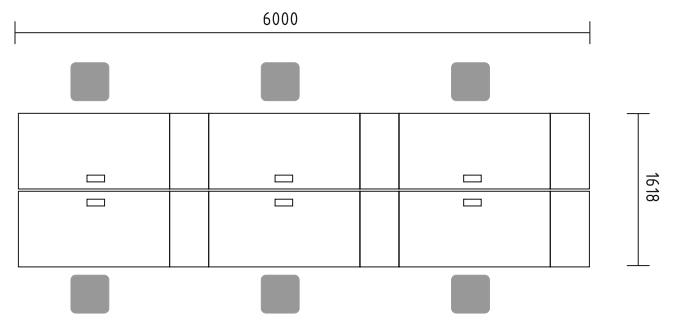

- BQG05** desk 1800/800/740mm
- SLD13** pedestal 416/600/590mm
- A3504** x3 storage 800/432/1129mm + **AS31** x6 glass door 3oh
- WS01** hanger 780/310/1640mm

Simplistic design of benches enhances the flow of communication and allows eye contact with minimum obstruction.

- BQG40** x2 bench 1600/3218/740mm
- ZP016P** x2 MFC panel with fabric screen 1600/46/350mm
- ZS03** x2 sliding door storage 2000/434/1129mm

- BQG34** x3 bench 1600/1618/740mm + **M03** x6 top access
- KDT73** x6 pedestal 400/800/740mm
- A6505** x3 storage 1000/432/2185mm
- A6105** x3 storage 1000/432/2185mm
- S81** x2 vertical cable duct

- BUG05** desk 1800/800/740mm + **M03** top access
- A14M** manager storage 1400/432/600mm
- SLD13HT** pedestal with HPL front and top 416/600/590mm
- A3504** x2 storage 800/432/1129mm + **AS300** x2 glass door with aluminium frame
- WS01** hanger 780/310/1640mm