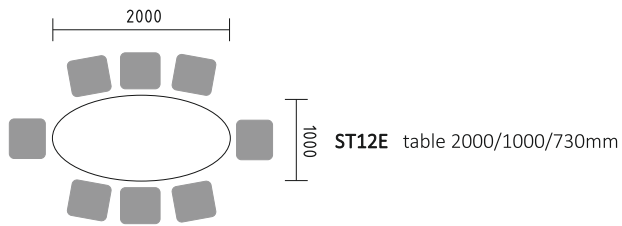

ST14 x2 table 1400/1000/1100/730mm