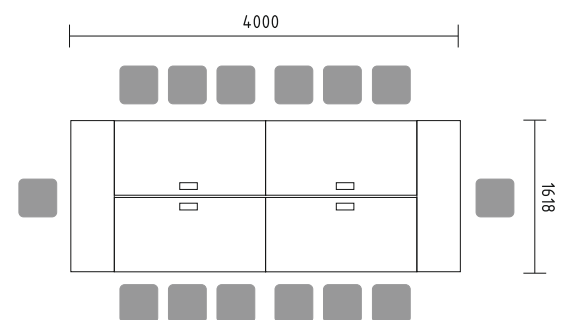

- BQG05** desk 1800/800/740mm
- SLD13** pedestal 416/600/590mm
- A3504** x3 storage 800/432/1129mm + **AS31** x6 glass door 3oh
- WS01** hanger 780/310/1640mm

Simplistic design of benches enhances the flow of communication and allows eye contact with minimum obstruction.

- BUG05** desk 1800/800/740mm + **M03** top access
- A14M** manager storage 1400/432/600mm
- SLD13HT** pedestal with HPL front and top 416/600/590mm
- A3504** x2 storage 800/432/1129mm + **AS300** x2 glass door with aluminium frame
- WS01** hanger 780/310/1640mm

ST12 table Ø1200/730mm

ST14 x2 table 1400/1000/1100/730mm

ST14 x2 table 1400/1000/1100/730mm + x2 M01 mediabox
ST14S table 1400/1100/730mm

The modular bench sections can not only function as a simple system of workstation, but also as conference tables recreated with intelligent extensions.

BQG58 bench 3200/1618/740mm + **BQG14** bench 1600/1618/740mm + **M03** x4 top access
LOUNGE SEAT- possible configuration

- BQG56** bench 2800/1618/740mm + **M03** x4 top access
- PL22** x2 extension 1618/600mm + **NG41** x4 supporting leg 40/40/712mm
- S81** vertical cable duct
- A3504** storage 800/432/1129mm
- A3104H** x4 storage with HPL front 800/432/1129mm
- A14M** manager storage 1400/432/600mm
- SSL15** x2 ellipse lamp 1500/590/300mm