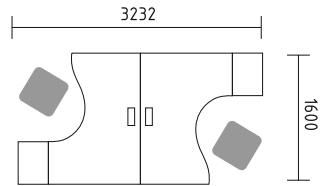

- BYG58** bench 3200/1618/740mm + **BYG14** bench 1600/1618/740mm
- KDT13** x4 pedestal 400/600/590mm
- ZP016P** x2 MFC panel with fabric screen 1600/46/350mm
- A3105** x3 storage 802/432/1129mm

- BYG56** bench 2800/1618/740mm + **BYG13** bench 1400/1618/740mm
- S81** vertical cable duct
- ZP014P** x2 MFC panel with fabric screen 1400/46/350mm
- KKT13** x4 pedestal 400/600/590mm
- K3504** x3 storage 800/432/1129mm

OGI_A

The OGI system's versatility allows the re-invention of individual spaces, creating a prestigious managerial atmosphere.

- BAG04** desk 1600/800/740mm
- SLD13HT** pedestal with HPL front and top 416/600/590mm
- A5104H** x2 storage wit HPL front 800/432/1833mm
- A5902** storage 400/432/1833mm

- BAG04** desk 1600/800/740mm
- PL02** extension 800/600mm + **NS10** x2 supporting leg 30/60/712mm
- SLD13** pedestal 416/600/590mm
- A2Z06** x2 tambour storage 1200/434/740mm
- PS2** table Ø550/640mm
- MM-1N** x2 lounge seat 790/720/770mm

- BAG10** desk 1600/1200/740mm + **M03** top access
- BAG11** desk 1600/1200/740mm + **M03** top access
- SLD13HT** x2 pedestal with HPL front and top 416/600/590mm
- A3104H** x3 storage with HPL front 800/432/1129mm