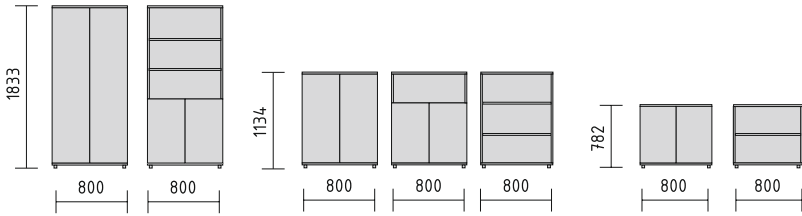

The perfect climate of a fresh office is created with the front HPL being available in a variety of colors. Creative fresh thinking is the result of a great office color scheme. Shelves with a height of 20h and 30h can be customized with a glass top

+ glass top