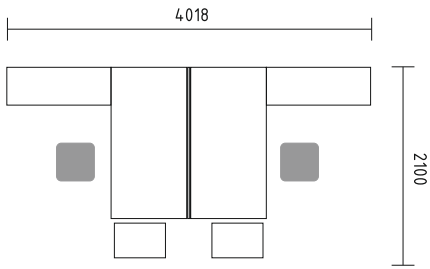

- BQG05** desk 1800/800/740mm
- SLD13** pedestal 416/600/590mm
- A3504** x3 storage 800/432/1129mm + **AS31** x6 glass door 3oh
- WS01** hanger 780/310/1640mm

Simplistic design of benches enhances the flow of communication and allows eye contact with minimum obstruction.

- BUG05** desk 1800/800/740mm + **M03** top access
- A14M** manager storage 1400/432/600mm
- SLD13HT** pedestal with HPL front and top 416/600/590mm
- A3504** x2 storage 800/432/1129mm + **AS300** x2 glass door with aluminium frame
- WS01** hanger 780/310/1640mm

OGI_Y

Perfectly placed higher cabinets and pedestals have a modern adaptability thus creating an unrivalled work environment.

- BYL20** desk 1702/1600/740mm
- UR15** metal modesty panel 1400/15/300mm
- KDT13** pedestal 400/600/590mm
- ST08** table Ø800/730mm

- BYL20** x2 desk 1702/1600/740mm
- MM-PM** x3 lounge seat 450/450/420mm

Our rich selection of cabinets makes the size of your office irrelevant by demonstrating versatility in all conditions. Our system promotes utilizing limited spaces for maximum productivity and communication.