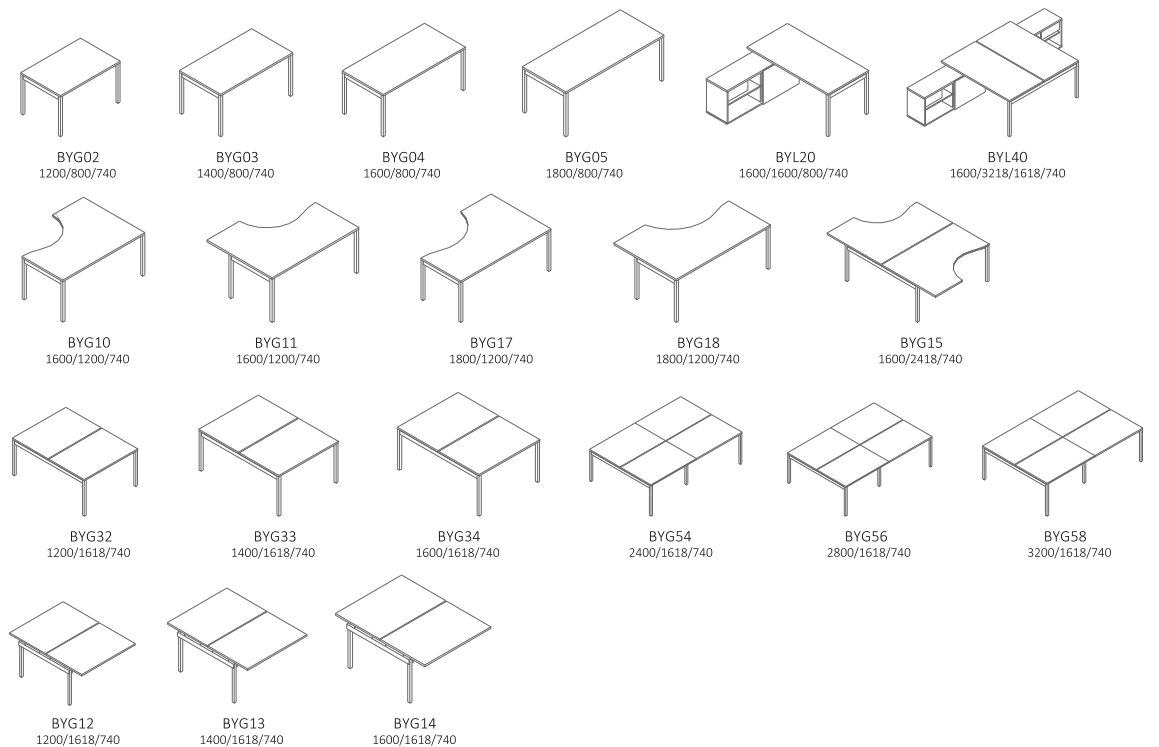

Wing cabinet door styling is available in tempered and clouded glass in aluminium frame.

OGI_Q

OGI_U

OGI_Y

OGI OFFICESYSTEM

BAG11
1600/1200/740

BAG10
1600/1200/740

BAG04
1600/800/740