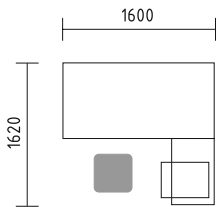

OGI_A

The OGI system's versatility allows the re-invention of individual spaces, creating a prestigious managerial atmosphere.

- **BAG04** desk 1600/800/740mm
- **SLD13HT** pedestal with HPL front and top 416/600/590mm
- **A5104H** x2 storage wit HPL front 800/432/1833mm
- **A5902** storage 400/432/1833mm

- **BAG04** desk 1600/800/740mm
- **PL02** extension 800/600mm + **NS10** x2 supporting leg 30/60/712mm
- **SLD13** pedestal 416/600/590mm
- **A2Z06** x2 tambour storage 1200/434/740mm
- **PS2** table Ø550/640mm
- **MM-1N** x2 lounge seat 790/720/770mm