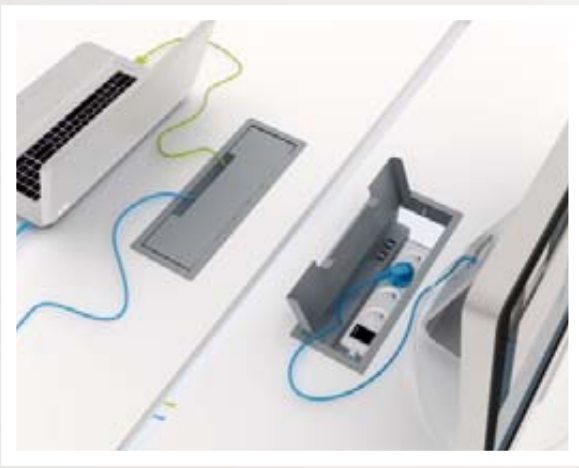

M01 mediabox 4 x 230V ; 2 x RJ45
S81 vertical cable duct