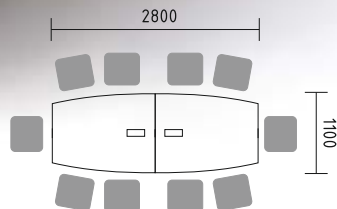

- BQG05** desk 1800/800/740mm
- SLD13** pedestal 416/600/590mm
- A3504** x3 storage 800/432/1129mm + **AS31** x6 glass door 3oh
- WS01** hanger 780/310/1640mm

Simplistic design of benches enhances the flow of communication and allows eye contact with minimum obstruction.

- BUG05** desk 1800/800/740mm + **M03** top access
- A14M** manager storage 1400/432/600mm
- SLD13HT** pedestal with HPL front and top 416/600/590mm
- A3504** x2 storage 800/432/1129mm + **AS300** x2 glass door with aluminium frame
- WS01** hanger 780/310/1640mm

- BAG10** desk 1600/1200/740mm + **M03** top access
- BAG11** desk 1600/1200/740mm + **M03** top access
- SLD13HT** x2 pedestal with HPL front and top 416/600/590mm
- A3104H** x3 storage with HPL front 800/432/1129mm

ST12 table Ø1200/730mm

ST14 x2 table 1400/1000/1100/730mm

ST14 x2 table 1400/1000/1100/730mm + x2 M01 mediabox
ST14S table 1400/1100/730mm

The modular bench sections can not only function as a simple system of workstation, but also as conference tables recreated with intelligent extensions.