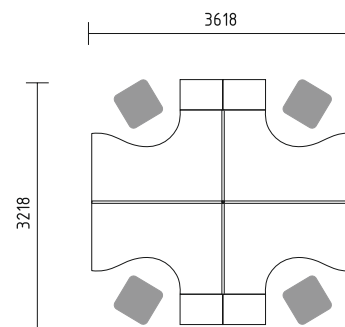

OGI_N

Workstations can be flexibly customized with desks extensions influencing brainstorming sessions and important decision making.

- **BNG17** x2 desk 1800/1200/740mm
- **BNG18** x2 desk 1800/1200/740mm
- **RA18** x2 acoustic panel 1800/29/353mm
- **RA12** x2 acoustic panel 1200/29/353mm
- **KDT64** x4 pedestal 400/600/740mm
- **MM-PM** x3 lounge seat 450/450/420mm