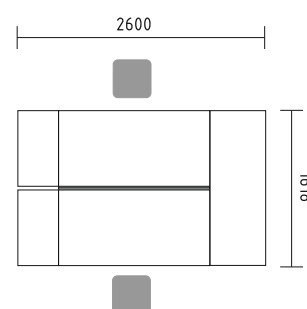

- **BNG04** x2 desk 1600/800/740mm
- **KKT74** x2 pedestal 400/800/740mm
- **PL22** extension 1618/600mm + **NG41** supporting leg 40/40/712mm
- **RA16** acoustic panel 1600/29/353mm
- **A5104** x2 storage 800/432/1833mm
- **A5504** 800/432/1833mm