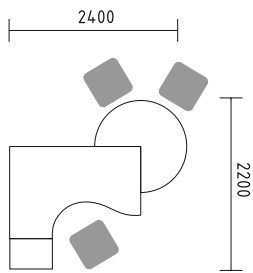

Cleverly disguised media ports are camouflaged within the legs of these desks underlying their functionality and classic design.

- **BNG17** desk 1800/1200/740mm
- **PL27** extension $\varnothing$ 1200mm + **NE41** supporting leg $\varnothing$ 40/712mm
- **KDT64** pedestal 400/600/740mm
- **A2Z06** x2 tambour storage 1200/434/740mm
- **LOUNGE SEAT** - possible configuration

- **BNG10** desk 1600/1200/740mm
- **KKT64** pedestal 400/600/740mm
- **A5104** x2 storage 800/432/1833mm
- **A5504** storage 800/432/1833mm + **AS300** glass door with aluminium frame 3oh
- **A2104** x3 storage 800/432/777mm
- **ST08** table $\varnothing$ 800/730mm