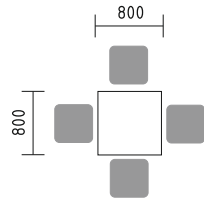

BUG56 bench 2800/1618/740mm + **M03** x4 top access
A5104H x4 storage wit HPL front 800/432/1833mm
SNL16 sunbeam lamp \varnothing 1440/410mm

These unique conference tables inspire communication and teamwork.

- PLF14L** table 1400/1000/1100/740mm + **M03** top access
- PLF14P** table 1400/1000/1100/740mm + **M03** top access
- PLF14S** table 1400/1100/740mm

PLF12P 2000/1000/800/740mm

OGI_A

PLF81 table 800/800/740mm