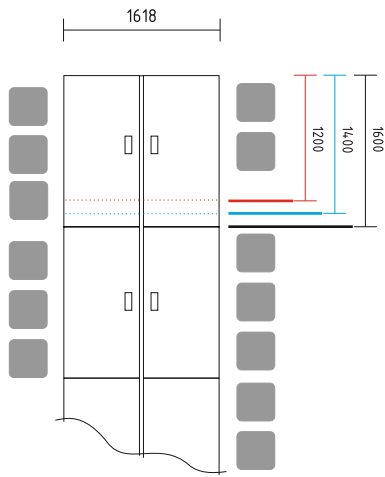

- BQG05** desk 1800/800/740mm
- SLD13** pedestal 416/600/590mm
- A3504** x3 storage 800/432/1129mm + **AS31** x6 glass door 3oh
- WS01** hanger 780/310/1640mm

Simplistic design of benches enhances the flow of communication and allows eye contact with minimum obstruction.

- BUG05** desk 1800/800/740mm + **M03** top access
- A14M** manager storage 1400/432/600mm
- SLD13HT** pedestal with HPL front and top 416/600/590mm
- A3504** x2 storage 800/432/1129mm + **AS300** x2 glass door with aluminium frame
- WS01** hanger 780/310/1640mm

- BAG10** desk 1600/1200/740mm + **M03** top access
- BAG11** desk 1600/1200/740mm + **M03** top access
- SLD13HT** x2 pedestal with HPL front and top 416/600/590mm
- A3104H** x3 storage with HPL front 800/432/1129mm

ST12 table Ø1200/730mm

ST14 x2 table 1400/1000/1100/730mm

ST14 x2 table 1400/1000/1100/730mm + x2 M01 mediabox
ST14S table 1400/1100/730mm

The modular bench sections can not only function as a simple system of workstation, but also as conference tables recreated with intelligent extensions.