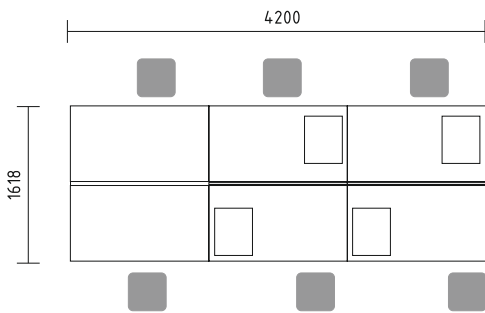

The modular functionality of our desks supports creativity in a confined space with an easy access to media ports.

Simplified assembly encourages timesaving solutions when creating a new work environment to suit the needs of both the individual contributor and the workgroup.

- **BYG58** bench 3200/1618/740mm + **BYG14** bench 1600/1618/740mm
- **KDT13** x4 pedestal 400/600/590mm
- **ZP016P** x2 MFC panel with fabric screen 1600/46/350mm
- **A3105** x3 storage 802/432/1129mm

- **BYG56** bench 2800/1618/740mm + **BYG13** bench 1400/1618/740mm
- **S81** vertical cable duct
- **ZP014P** x2 MFC panel with fabric screen 1400/46/350mm
- **KKT13** x4 pedestal 400/600/590mm
- **K3504** x3 storage 800/432/1129mm