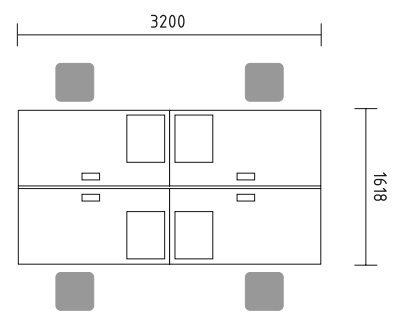

- **BYG58** bench 3200/1618/740mm + **M01** x4 mediabox
- **S81** x2 vertical cable duct
- **KDT13** x4 pedestal 400/600/590mm