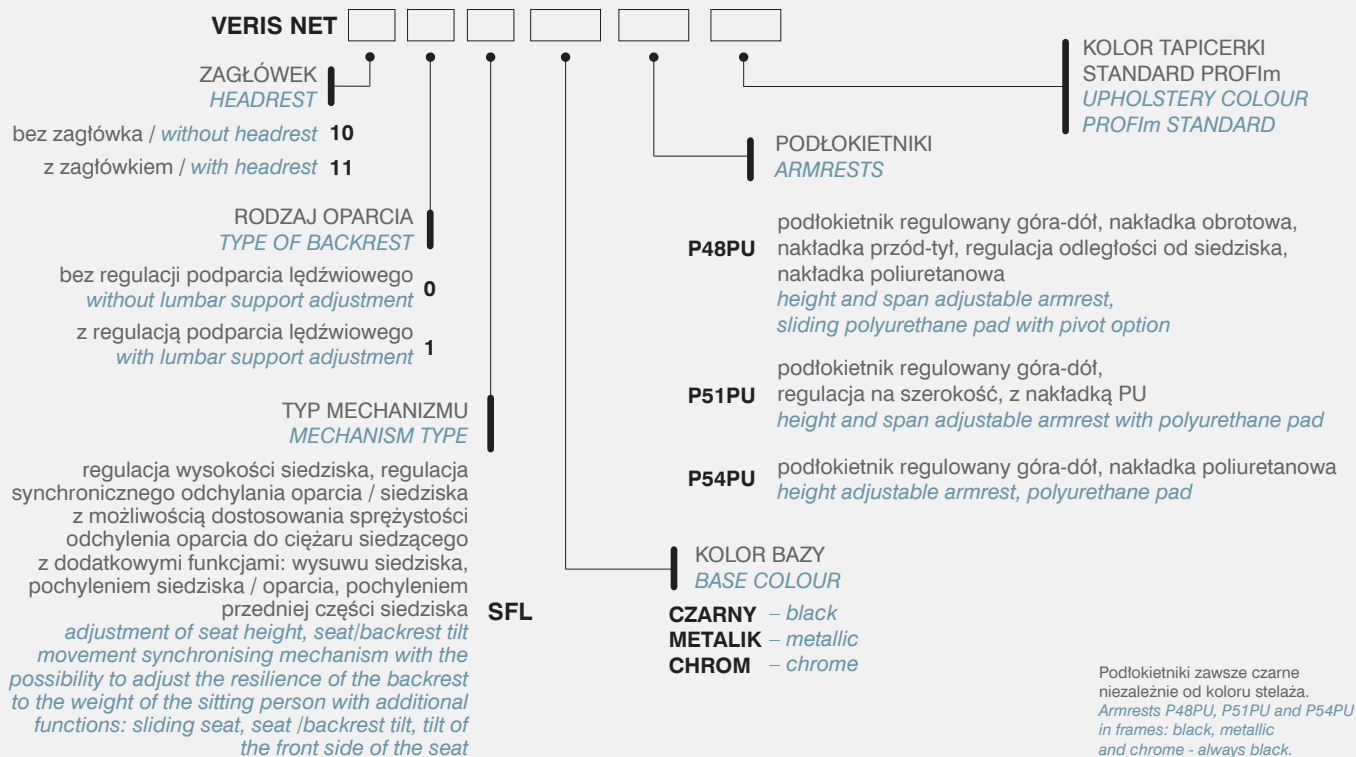

PRZY ZAMÓWIENIU PROSIMY STOSOWAĆ SYMBOLE WEDŁUG KODU:
PLEASE USE CODES AT ORDER:

VERIS NET