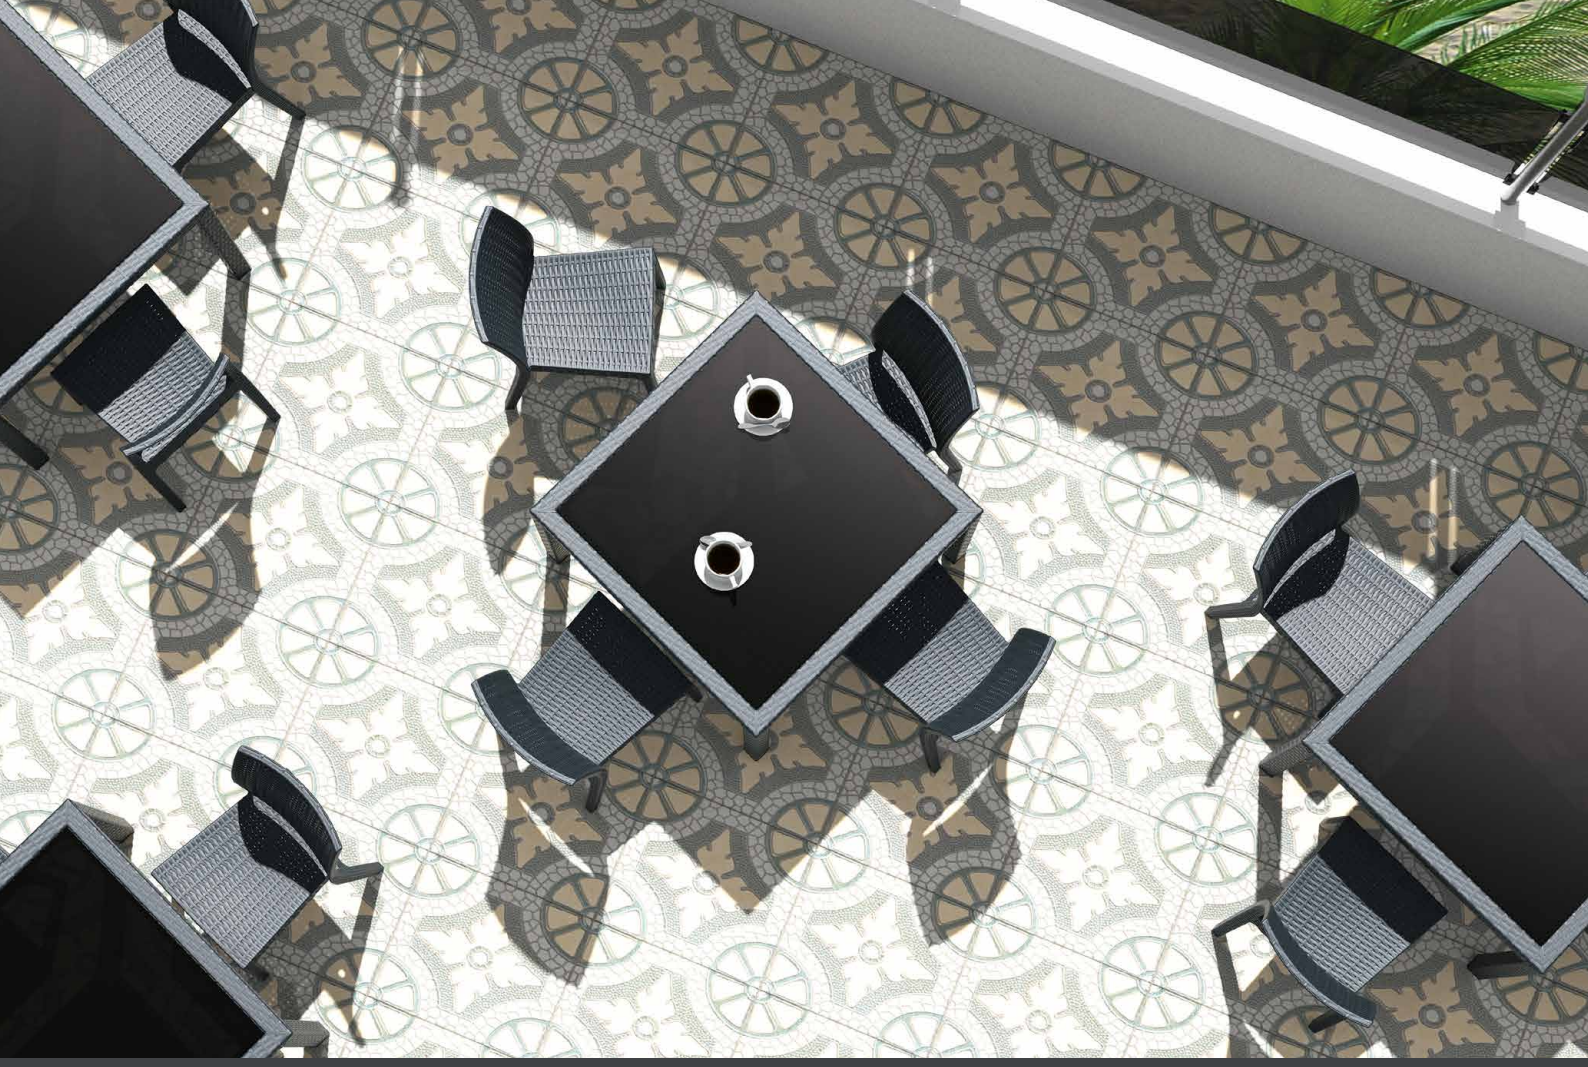

teknik detaylar | technical sheet

870 Bali

Ürün ölçüleri (cm) ve ağırlığı (kg) / Dimensions in cm and weight in kg

En Width	Boy Height	Derinlik Depth	Birim Ağırlık Unit Weight
94	75	94	22

Ambalaj bilgileri / Information on packaging units

Karton Koli (Adet) Pcs in Carton Box	Ambalaj Ağırlığı (kg) Package Weight (kg)
1	25

Ambalaj ölçüleri ve hacim / Package dimensions in cm and volume

m³	Yükseklik Height	En Width	Derinlik Depth
0,129	14	96	96

Lojistik bilgileri / Logistics information

20 DC Cntr	40 DC Cntr	82 Cbm Truck
220	460	640