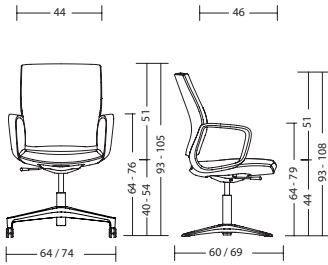

## Dimensions

**mot79 + 3601**

with arm supports: 29 kg  
without arm supports: 26 kg

**mot78**

with arm supports: 28 kg  
without arm supports: 25 kg

**mot77**

with arm supports: 27 kg  
without arm supports: 24 kg