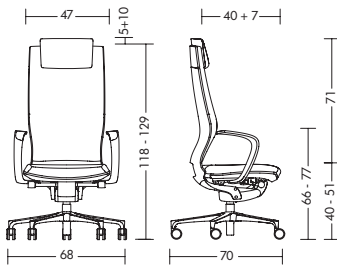

Dimensions

mot79 + 3601

with arm supports: 29 kg
without arm supports: 26 kg