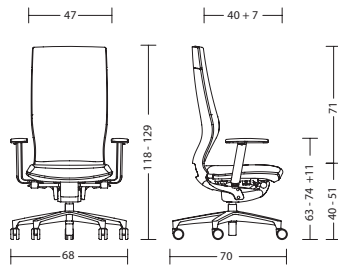

mot78

with arm supports: 28 kg
without arm supports: 25 kg