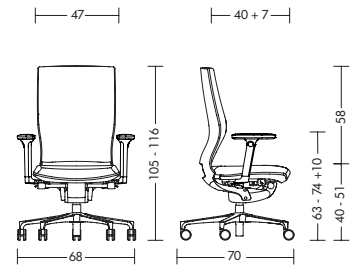

## Dimensions

**mot79 + 3601**

with arm supports: 29 kg  
without arm supports: 26 kg

**mot78**

with arm supports: 28 kg  
without arm supports: 25 kg

**mot77**

with arm supports: 27 kg  
without arm supports: 24 kg