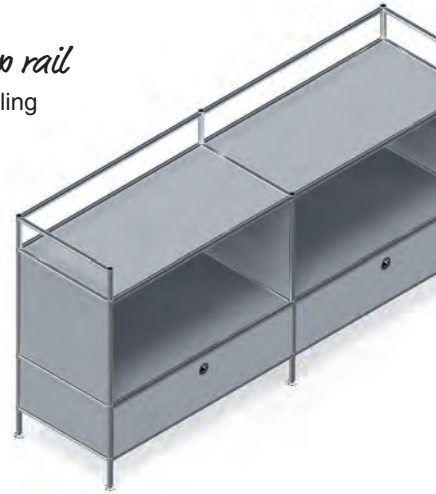

Top rail
Reling