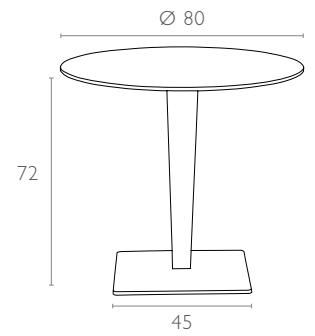

Table with clear transparent polycarbonate leg and painted aluminium base. With HPL compact laminated tops 12 mm available in white and black. With chromed pipe inside. For indoor and outdoor use.

610 Lulu

Renkler / Colors

Beyaz
White

Siyah
Black

teknik detaylar | technical sheet

610 Lulu

Ürün ölçüleri (cm) ve ağırlığı (kg) / Dimensions in cm and weight in kg

Çap Diameter Ø	Boy Height	Birim Ağırlık Unit Weight
80	72	19,700

20 DC Cntr	40 DC Cntr	82 Cbm Truck
476	952	1238

Ölçüler cm'dir.
All dimensions are in cm.

Siesta

exclusive

www.siesta.com.tr

/SiestaFurniture