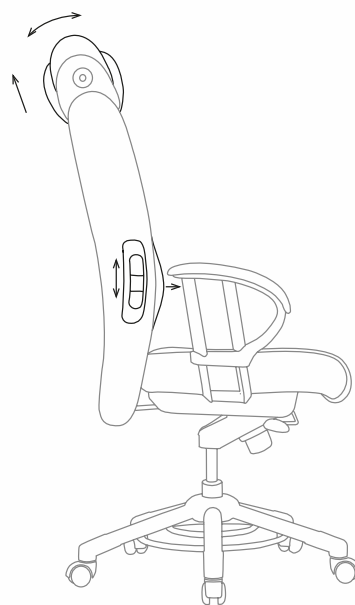

O665

SAFETY, COMFORT
AND ERGONOMICS –
FOR PEOPLE WITH A
FULLER FIGURE TOO.

O652

O665

It feels as good as it looks. The high-quality surface reflects the great care taken in the choice of materials and workmanship. And it is even more comfortable than it looks: you feel comfortable the minute you sit down. And remain so the whole day thanks to the balanced overall ergonomics and effective relief for your back. In short: The joy of XXXL sitting.

XXXL PRODUCT OVERVIEW.

Height, width and depth-adjustable armrests covered in black leather.

Synchron mechanism: the ideal ergonomic angle between the seat and backrest in every position. Plus: weight regulation to adjust the return force of the backrest to your individual weight and seating habits. Easily and precisely whilst seated.

All chairs in the XXXL range have a ten year warranty despite the higher loads.

O652

Swivel chair medium

O665

Swivel armchair
with adjustable headrest

Backrest height in cm (approx.)	54	78
Plastic colour black	•	•
Reinforced steel base, black	•	•
Synchronous mechanism, lockable	•	•
Weight adjustment	•	•
Adjustable lumbar support (Air Pressure)	•	•
Armrests, adjustable in height and width with leather cover, black	•	•
Adjustable headrest	–	•
Double castors hard / soft	• / ◦	• / ◦