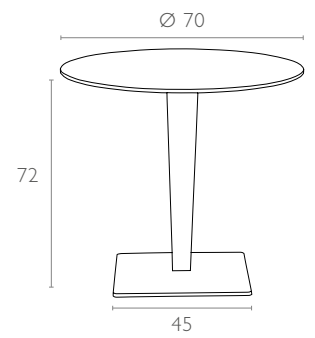

Table with clear transparent polycarbonate leg and painted aluminium base. With HPL compact laminated tops 12 mm available in white and black. With chromed pipe inside. For indoor and outdoor use.

600 Lulu

Renkler / Colors

Beyaz
White

Siyah
Black

teknik detaylar | technical sheet

600 Lulu

Ürün ölçüleri (cm) ve ağırlığı (kg) / Dimensions in cm and weight in kg

Çap Diameter Ø	Boy Height	Birim Ağırlık Unit Weight
70	72	15,640

20 DC Cntr	40 DC Cntr	82 Cbm Truck
500	1000	1300

Ölçüler cm'dir.
All dimensions are in cm.

Siesta

exclusive

www.siesta.com.tr

/SiestaFurniture