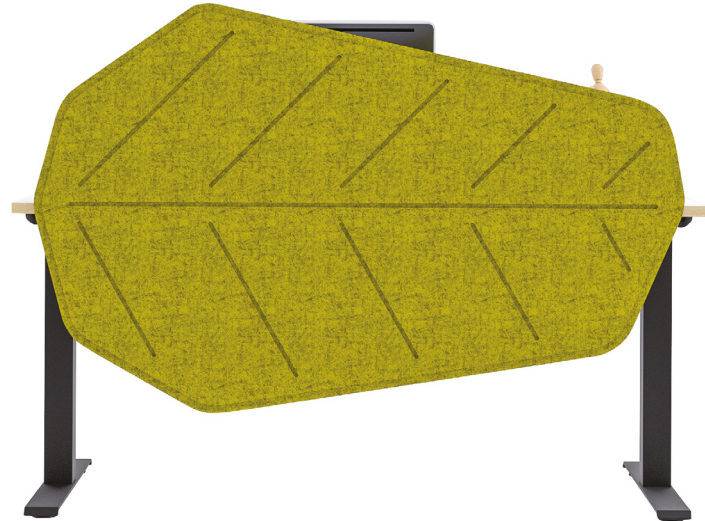

LEAVES DESKTOP

The office is bound to feel greener with Acustio's leaf shapes, regardless of the felt colour chosen! The screens can be embossed on one or both sides, and user experience is second to none with a choice of sizes and a myriad colours to select from.

Our behind-the-desk privacy screens feature full-size and half-size versions that meet the needs of every office. And with Acustio's wide range of adapters, the panels can be mounted easily on desks from the world's leading manufacturers.