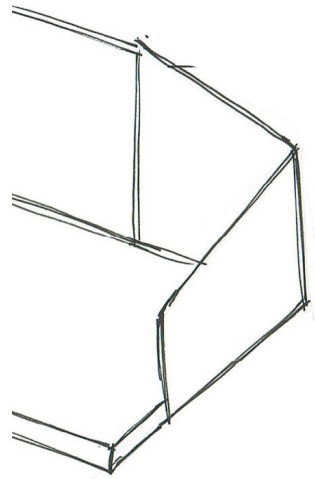

EDGE FINISHING

HEIGHTS

MARGIN PROPORTIONS

PRESS STUDS

HOLDING

SAME FORM