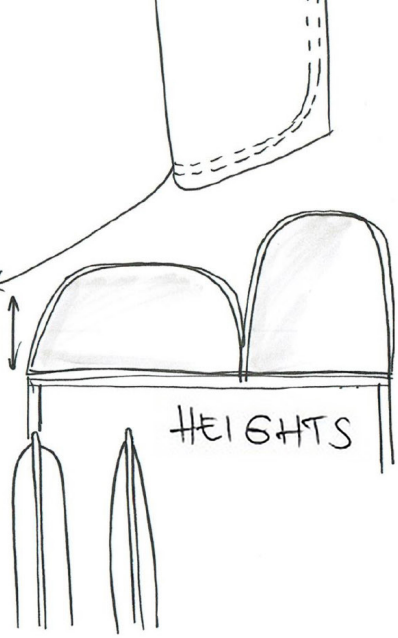

EDGE FINISHING