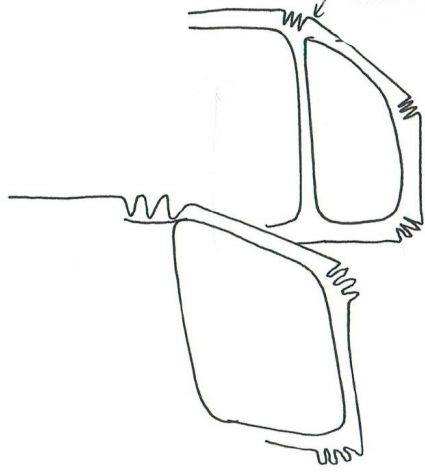

EDGE FINISHING