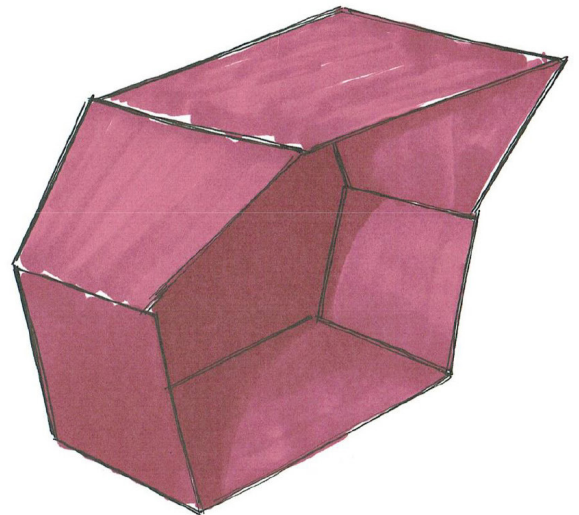

SAME FORM

A family of beautifully designed panels, they are the only leaf-shaped acoustic products on the market. Leaves look great and work perfectly on regular and glass walls, ceilings, desks and floors.

LEAVES WALL

Behind the panel is where the magic happens - it is surprisingly easy to hang at any angle using the pre-mounted clips. And when attached to a transparent wall with suction cups, both sides of the leaf will be fully visible - imagine a greyish reception area on one side, and a vibrant yellow conference room on the other!