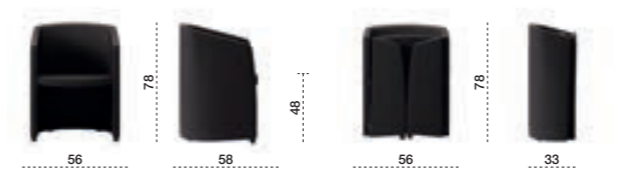

Dimensioni | Dimensions | Dimensions

CHAIRS_ 155