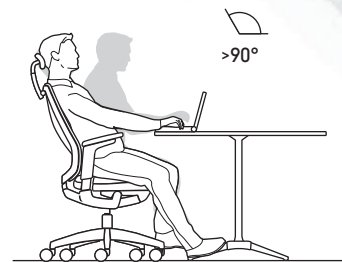

Lean back and relax:
The large opening angle and the armrests which follow the chair's movements guarantee a wonderfully relaxed posture.

The ergonomic chair: because mobility matters.

The seat is also flexible and follows the movements of the pelvis. At the same time, the ergonomically shaped seat cavity offers perceptible support. Together, they result in a truly pleasant and active sitting sensation which encourages users to move. Moreover, the seat can be moved both forward and back to accommodate different leg lengths.