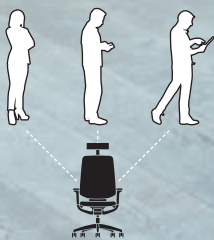

Sitting reinvented: One for all.

se:flex adjusts to each user.

se:flex is a comfortable swivel chair which adjusts automatically to the requirements of the most diverse users, regardless of how tall or heavy they are, without having to make any presets.

se:flex ensures a pleasant and ergonomic sitting experience right from the moment he sits down, the user can immediately concentrate on his work. Whether for individual work, collaboration or communication: se:flex gives all users optimum support in every work situation.

Sitting right automatically.

Today: multi-user workstations

Adjusting the chair properly at every new workstation costs time which often results in incorrect settings.