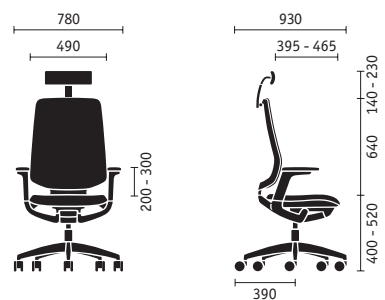

As diverse as its users.

Freedom of movement designed the way you like it.

How much advanced technology se:flex embodies is not visible at first sight. What is obvious, however, are the light, flowing shapes and the dynamic look. se:flex is as clear-cut in terms of its equipment and colour versions. The distinct design makes it fit seamlessly into any modern office environment.

Classic.

The polymer frame is available in either black or light grey.

Moving.

The black castors are available in two versions for hard and soft floors.

Glossy.

In addition to the black or light grey polymer version, the base is also available with a polished aluminium finish.