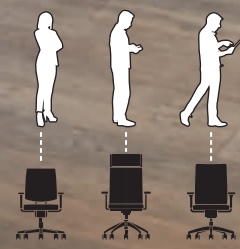

In the past: single workstations.
Every employee had their own chair which was set individually just once and then used in that setting over an extended period of time.