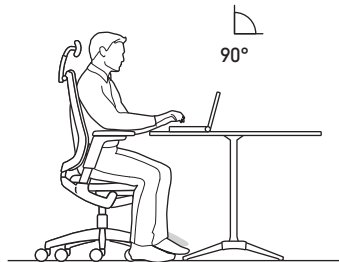

Sit upright and concentrate.
A perfectly balanced backrest pressure ensures ideal support at all times.