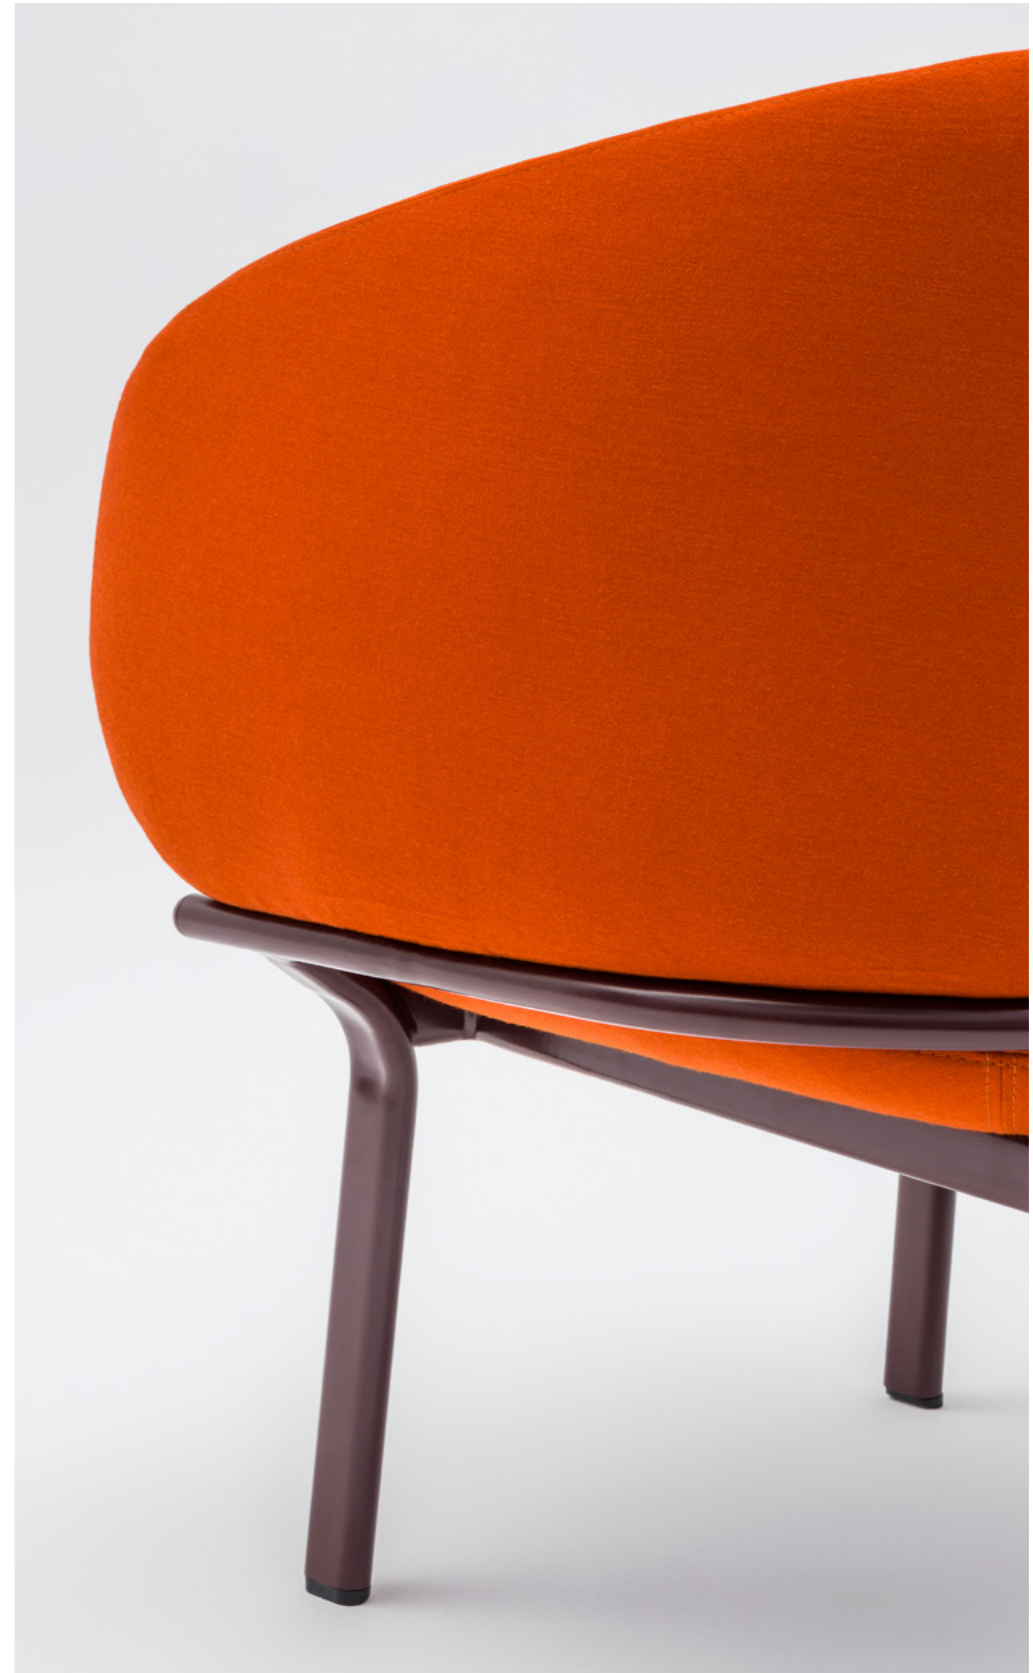

Grace

.mdd

**The Grace
furniture family
includes sofa,
armchair and two
tables – featuring
sleek design
and thoughtful
proportions,
it graces
every room.**

Grace GR01
armchair

Grace GR01S
table

Grace GR02
sofa

Grace GR02S
table

Grace GR03
sofa

Grace

Designed to answer the demands of common areas, the Grace furniture family includes sofa, armchair and two tables. Featuring sleek design and thoughtful proportions, it graces every room. Available in a variety of finishes, the line provides a wide spectrum of arrangement possibilities.

Grace

Combining a distinct seat lines and a minimalist frame style, Grace gains a sculptural character – appealing from all sides, it can be placed both in the lobby centre or against the wall.

Thanks to its design it blends perfectly into every space becoming a must-have for every leisure area.

Crafted not only for visual appeal, thoughtfully chosen seat materials ensure high using comfort. Made using molded foam technology allowing for absolute precision, the form of its seat features an ideal shape and unique softness. Upholstered with wool, fabric or eco-friendly leather, it fits perfectly its metal frame that harmonizes all units of the line.