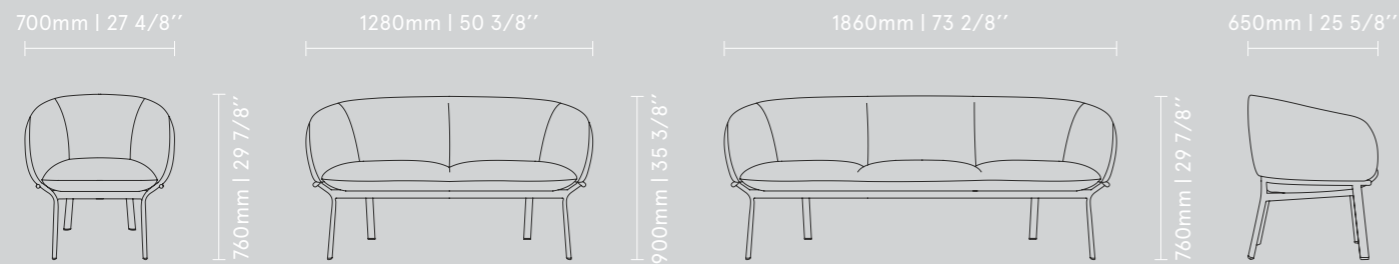

Grace

Combining a distinct seat lines and a minimalist frame style, Grace gains a sculptural character – appealing from all sides, it can be placed both in the lobby centre or against the wall.

Thanks to its design it blends perfectly into every space becoming a must-have for every leisure area.

Crafted not only for visual appeal, thoughtfully chosen seat materials ensure high using comfort. Made using molded foam technology allowing for absolute precision, the form of its seat features an ideal shape and unique softness. Upholstered with wool, fabric or eco-friendly leather, it fits perfectly its metal frame that harmonizes all units of the line.