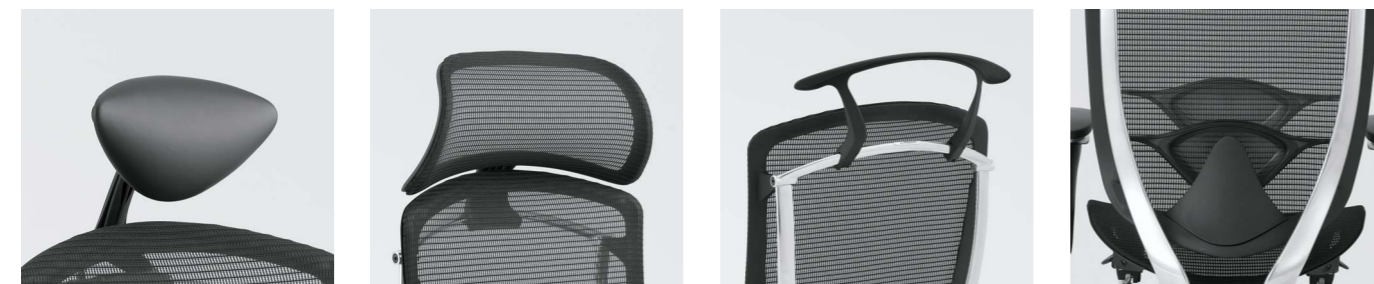

Contessa II
seconda

Spec Guide

Issued July 2017

okamura

Contessa II seconda

Color options for frame and body

Armrest types

Adjustable Armrest

Fixed Armrest

Seat types

Cushion

Mesh

Options

Adjustable Headrest

Fixed Headrest

Hanger

Lumbar support

CC501Z-G□□□□
721: Black, 726: Gray, B03: White

CC502H-F□□□□
Fixed Headrest, Gray body, mesh

CC502Z-F□□□□
Fixed Headrest, Black body, mesh

CC502X-F□□□□
Fixed Headrest, White body, mesh

CC503H-F□□□□
Fixed Headrest, Gray body, Leather

CC503Z-F□□□□
Fixed Headrest, Black body, Leather

CC503X-F□□□□
Fixed Headrest, White body, Leather

Product Code

Color Variations

Models with Mesh Back and Mesh Seat

Models with Mesh Back and Cushion Seat

Models with Mesh Back and Leather Seat