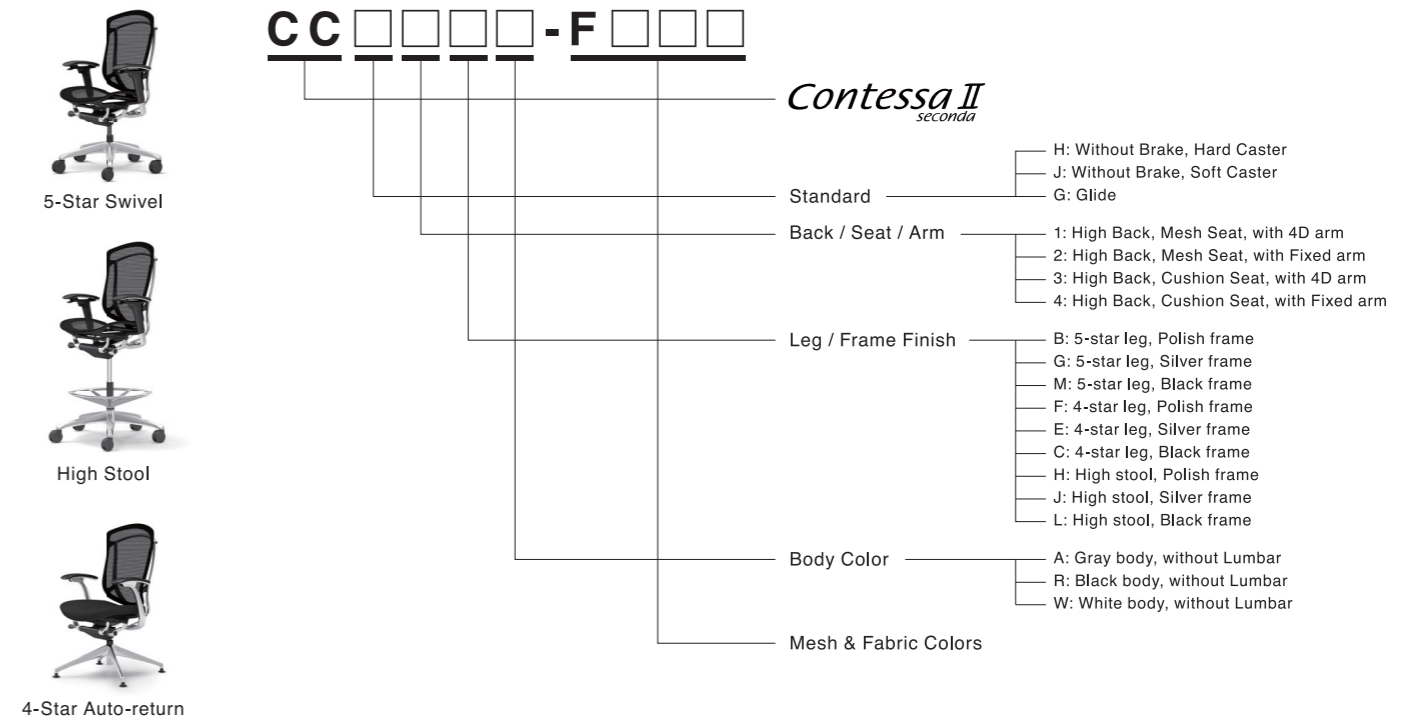

Product Code