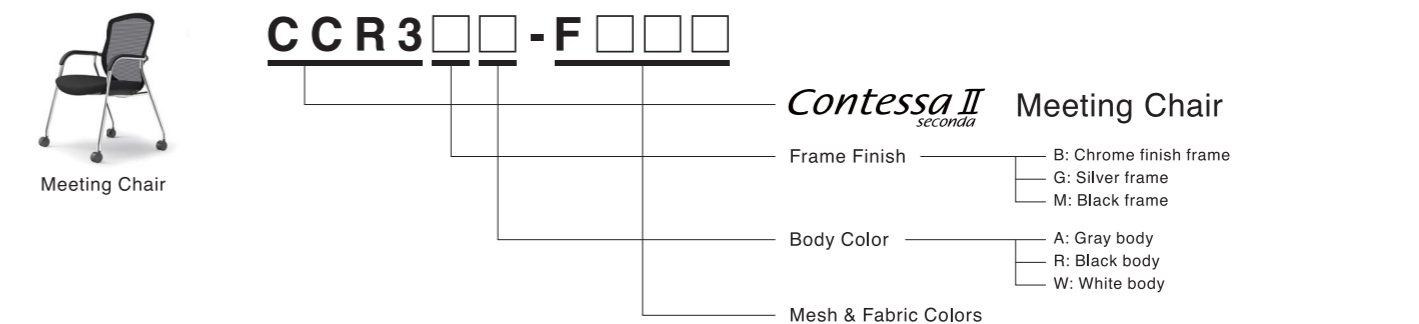

Product Code