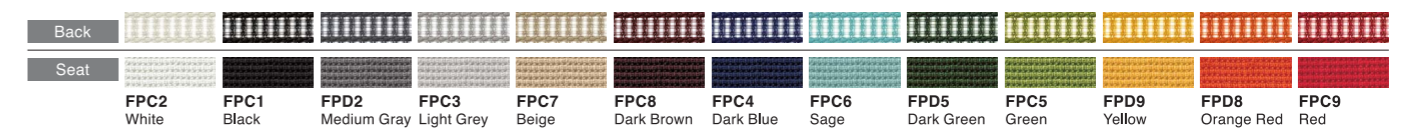

CC503Z-F□□□□
Fixed Headrest, Black body, Leather

CC503X-F□□□□
Fixed Headrest, White body, Leather

Product Code

Color Variations

Models with Mesh Back and Mesh Seat

Models with Mesh Back and Cushion Seat

Models with Mesh Back and Leather Seat

Dimensions

Type	Cushion Seat	Mesh Seat
5-Star Swivel	<p>650~702 (Arm) 530 (Seat) 502 (Back)</p> <p>570~620 400~450</p> <p>604~814 434~544</p> <p>994~1104</p> <p>φ 700 (leg outside diameter)</p> <p>With Adjustable Arms</p>	<p>690 (Arm) 520 (Seat) 502 (Back)</p> <p>570~620 400~450</p> <p>639~749 434~544</p> <p>994~1104</p> <p>φ 700 (leg outside diameter)</p> <p>With Fixed Arms</p>
High Stool	<p>650~702 (Arm) 520 (Seat) 502 (Back)</p> <p>570~620 400~450</p> <p>805~1059 635~789 320</p> <p>1195~1349</p> <p>φ 740 (leg outside diameter)</p> <p>With Adjustable Arms</p>	<p>690 (Arm) 520 (Seat) 502 (Back)</p> <p>570~620 400~450</p> <p>840~994 635~789 320</p> <p>1195~1349</p> <p>φ 740 (leg outside diameter)</p> <p>With Fixed Arms</p>
4-Star Auto-return	<p>690 (Arm) 530 (Seat) 502 (Back)</p> <p>560</p> <p>570~620 400~450</p> <p>660 (On load 635) 455 (On load 430)</p> <p>1015 (On load 990)</p> <p>560</p> <p>With Fixed Arms</p>	<p>690 (Arm) 520 (Seat) 502 (Back)</p> <p>560</p> <p>570~620 400~450</p> <p>660 (On load 635) 455 (On load 430)</p> <p>1015 (On load 990)</p> <p>560</p> <p>With Fixed Arms</p>
Meeting Chair	<p>633 580 (Arm) 530 (Seat)</p> <p>585 420</p> <p>640 450</p> <p>900</p>	