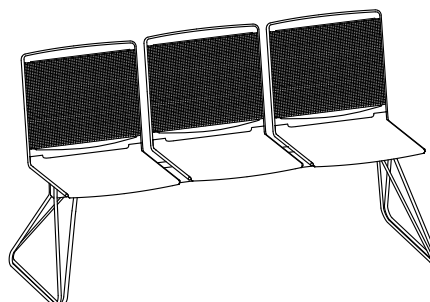

L'assise et le dossier sont simplement clipsés sur un cadre élégant en fil d'acier. Ce design sobre aux lignes filigranes d'inspiration italienne permet à Klikit une multitude d'utilisations : travail, formation, attente, réunion, conférence, habitat.

Klikit is available with white, black and grey plastic parts at no extra cost. The basic stacking model features a polypropylene seat and backrest that are simply clicked into the white or chrome finish steel frame. Alternatively, the back is also available with mesh, with seat and back upholstery, armrests and a retro-fit left or right-handed writing tablet for more variety and functionality. With a 5-star base, swivel and gas lift, Klikit becomes a mobile studio, work or conference-chair.

Stapelstuhl Stacking chair Chaise de collectivité Stapelbare stoel

296.0000

296.0100

296.5000

296.5100

Barhocker
Stool
Chaise de bar
Barkruk

297.0000

Drehstuhl
Swivel chair
Siège de travail
Draaistoel

290.0000

Traversenbank
Beam seating
Poutre
Traversebank

292.0000

297.0100

290.0100

293.5000

297.5000

290.5000