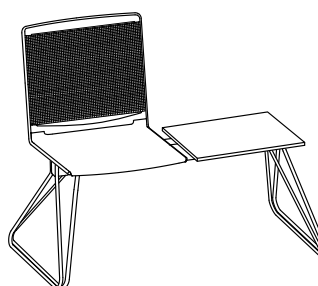

292.5000 + TP291