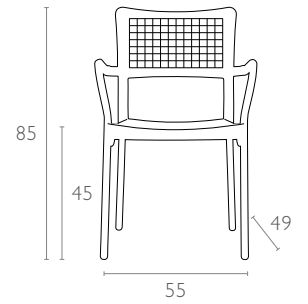

Stacking armchair in anodized aluminium with seat and back in recyclable polypropylene with latest generation of air moulding thermoplastic injection. Diameter 25 mm. For indoor and outdoor use.

041 Gala

Renkler / Colors

Kahverengi
Teak

Turuncu
Orange

Beyaz
White

teknik detaylar | technical sheet

041 Gala

Ürün ölçüleri (cm) ve ağırlığı (kg) / Dimensions in cm and weight in kg

En Width	Boy Height	Derinlik Depth	Oturma Yüksekliği Seat Height	Birim Ağırlık Unit Weight
55	85	49	45	3,400

Ambalaj bilgileri / Information on packaging units

Plastik Palette (Adet) Pcs on Plastic Pallet	Ambalaj Ağırlığı (kg) Package Weight (kg)
24	86

Ölçüler cm'dir.
All dimensions are in cm.

Ambalaj ölçüleri ve hacim / Package dimensions in cm and volume

m ³	Yükseklik Height	En Width	Derinlik Depth
1,267	230	58	95

Lojistik bilgileri / Logistics information

20 DC Cntr	40 DC Cntr	82 Cbm Truck
576	1200	1344

Siesta

exclusive

www.siesta.com.tr

/SiestaFurniture