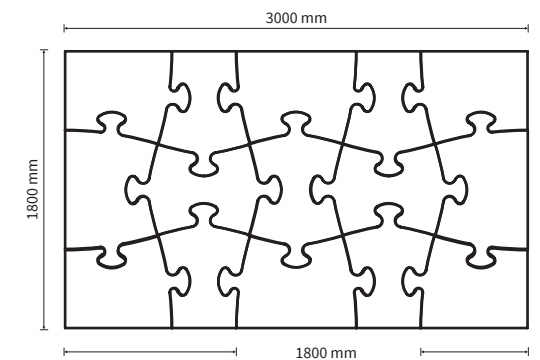

Order example

- 2x Puzzle – 01 – B – EV11
- 2x Puzzle – 02 – B – EV11
- 4x Puzzle – 03 – B – EV11
- 4x Puzzle – 04 – B – EV11
- 3x Puzzle – 05 – B – EV11