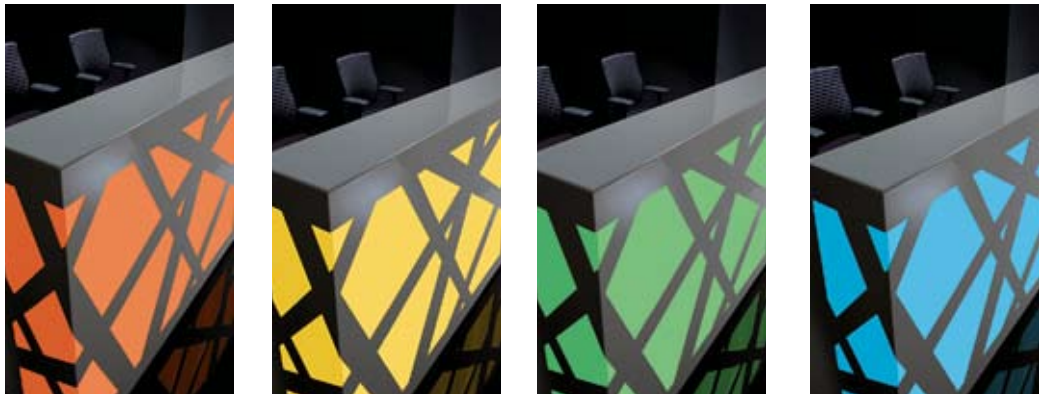

REMOTE CONTROL

RGBW LED lighting steered with a remote control allows to regulate the intensity and the color of light automatically. Pressing one button changes the color of the reception desk and allows to light the counter in accordance with the selected program with monotonous or pulsating rhythmical colors.

LZ646

880 mm / 34 5/8"

2200 mm / 86 3/4"

67 - WHITE PASTEL