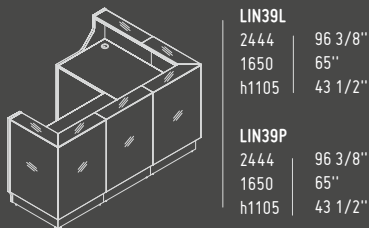

ELIPSE

SSL15

1500 mm / 59"
590 mm / 23 1/4"
h 300 mm / 11 3/4"

LINEA

AVAILABLE COLOURS

08 - BLACK

26 - ALUMINIUM
SATINATO

67 - WHITE
PASTEL