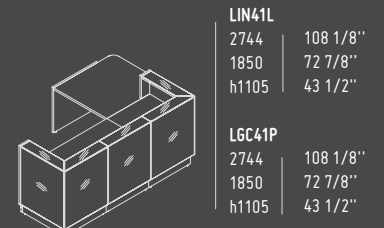

ELIPSE

SSL15

1500 mm / 59"
590 mm / 23 1/4"
h 300 mm / 11 3/4"

LINEA

AVAILABLE COLOURS

08 - BLACK

26 - ALUMINIUM
SATINATO

67 - WHITE
PASTEL