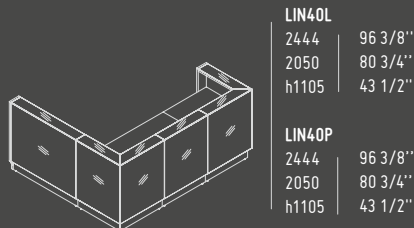

ELIPSE

SSL15

1500 mm / 59"
590 mm / 23 1/4"
h 300 mm / 11 3/4"

LINEA

AVAILABLE COLOURS

08 - BLACK

26 - ALUMINIUM
SATINATO

67 - WHITE
PASTEL