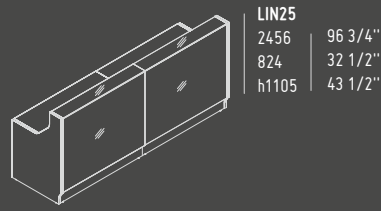

LINEA

AVAILABLE COLOURS