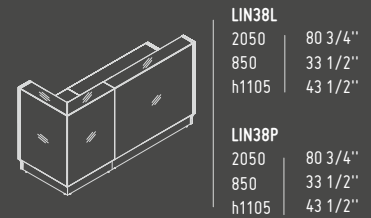

LINEA

AVAILABLE COLOURS