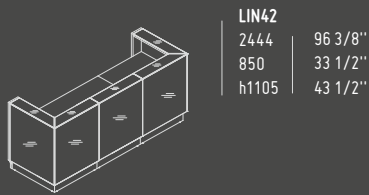

ELIPSE

SSL15

1500 mm / 59"
590 mm / 23 1/4"
h 300 mm / 11 3/4"

LINEA

AVAILABLE COLOURS

08 - BLACK

26 - ALUMINIUM
SATINATO

67 - WHITE
PASTEL