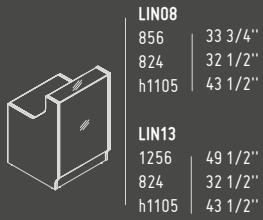

ELIPSE

SSL15

1500 mm / 59"
590 mm / 23 1/4"
h 300 mm / 11 3/4"

LINEA

AVAILABLE COLOURS

08 - BLACK

26 - ALUMINIUM
SATINATO

67 - WHITE
PASTEL