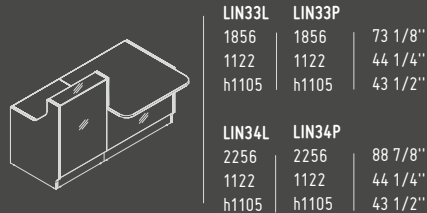

ELIPSE

SSL15

1500 mm / 59"
590 mm / 23 1/4"
h 300 mm / 11 3/4"

LINEA

AVAILABLE COLOURS

08 - BLACK

26 - ALUMINIUM
SATINATO

67 - WHITE
PASTEL