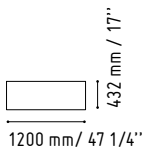

- 08 - BLACK TAMBOUR
- 08 - BLACK