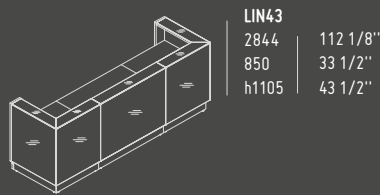

ELIPSE

SSL15

1500 mm / 59"
590 mm / 23 1/4"
h 300 mm / 11 3/4"

LINEA

AVAILABLE COLOURS

08 - BLACK

26 - ALUMINIUM
SATINATO

67 - WHITE
PASTEL