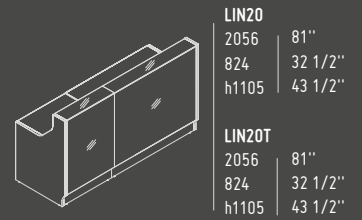

LINEA

AVAILABLE COLOURS