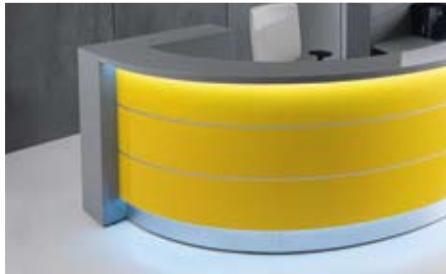

VALDE

20-29