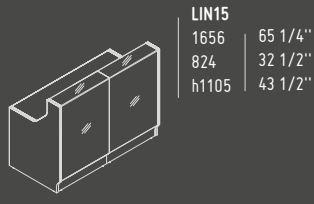

LINEA

AVAILABLE COLOURS