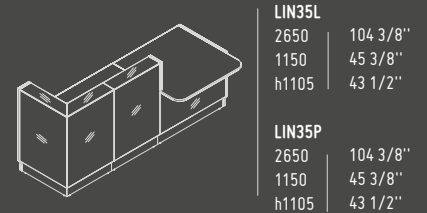

LINEA

AVAILABLE COLOURS