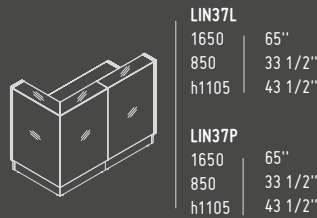

ELIPSE

SSL15

1500 mm / 59"
590 mm / 23 1/4"
h 300 mm / 11 3/4"

LINEA

AVAILABLE COLOURS

08 - BLACK

26 - ALUMINIUM
SATINATO

67 - WHITE
PASTEL