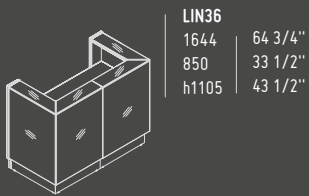

LINEA

AVAILABLE COLOURS