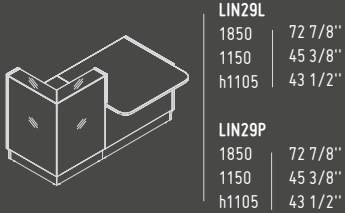

LINEA

AVAILABLE COLOURS