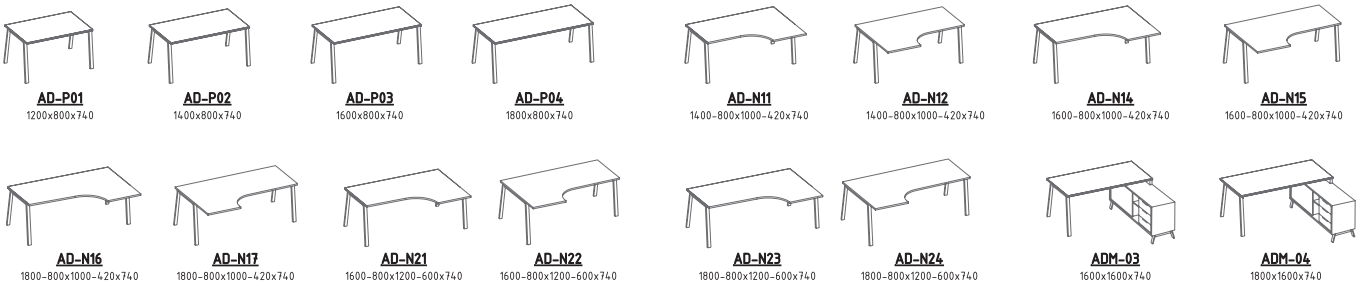

DUO-U

DESK

DUO-O

DESK

DUO-A

DESK

DUO-C

DESK

DUO-U

BENCH

DUO-O

BENCH

DUO-A

BENCH

LD-P01 1200x800x740 **LD-P02** 1400x800x740 **LD-P03** 1600x800x740 **LD-P04** 1800x800x740 **LD-N11** 1400-800x1000-420x740 **LD-N12** 1400-800x1000-420x740 **LD-N14** 1600-800x1000-420x740 **LD-N15** 1600-800x1000-420x740