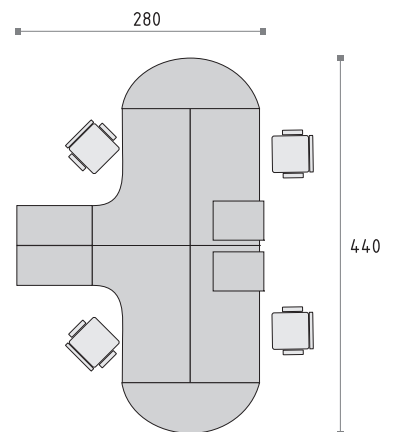

DUO-T

28>>>29