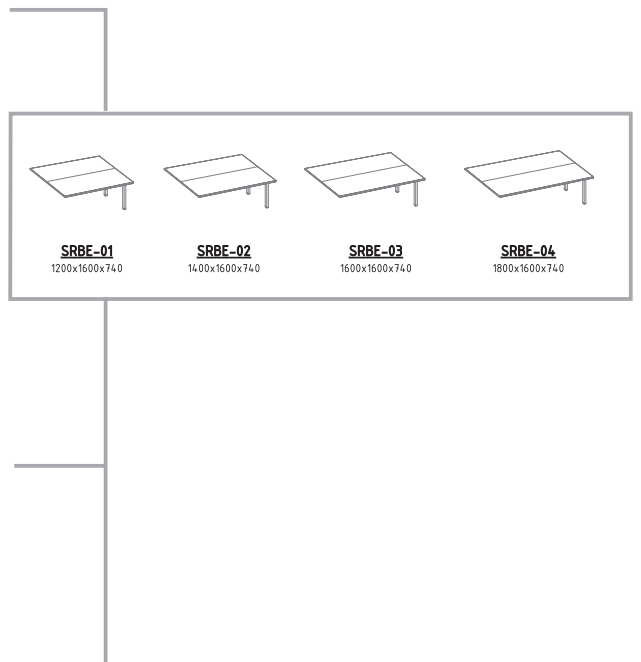

DUO-U

BENCH

DUO-O

BENCH

DUO-A

BENCH

LD-P01 1200x800x740 **LD-P02** 1400x800x740 **LD-P03** 1600x800x740 **LD-P04** 1800x800x740 **LD-N11** 1400-800x1000-420x740 **LD-N12** 1400-800x1000-420x740 **LD-N14** 1600-800x1000-420x740 **LD-N15** 1600-800x1000-420x740

LD-N16 1800-800x1000-420x740 **LD-N17** 1800-800x1000-520x740 **LD-N21** 1600-800x1200-600x740 **LD-N22** 1600-800x1200-600x740 **LD-N23** 1800-800x1200-600x740 **LD-N24** 1800-800x1200-600x740 **LDM-03** 1600x1600x740 **LDM-04** 1800x1600x740