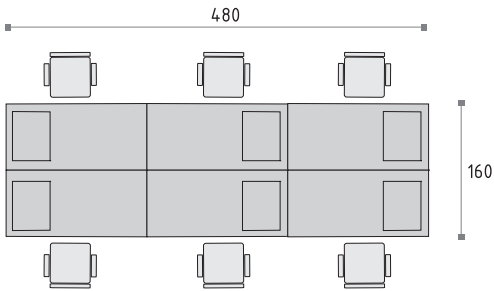

DUO-T

30>>>31