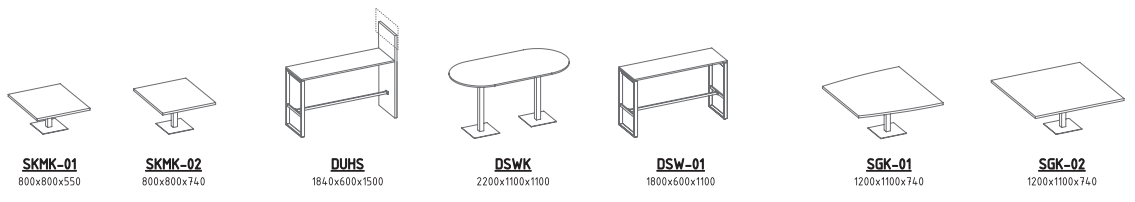

TABLES
DUO-U

QD-SKP01 2000x1000x74.0 **QD-SKP02** 2200x1000x74.0 **QD-SKE01** 2200x1100x74.0 **QD-SKE02** 2400x1100x74.0
QD-SKB01 2200x1100x74.0 **QD-SKB02** 2400x1100x74.0

TABLES
DUO-O

AD-SKP01 2000x1000x74.0 **AD-SKP02** 2200x1000x74.0 **AD-SKE01** 2200x1100x74.0 **AD-SKE02** 2400x1100x74.0
AD-SKB01 2200x1100x74.0 **AD-SKB02** 2400x1100x74.0

TABLES
DUO-A

SKMK-01 800x800x550 **SKMK-02** 800x800x74.0 **DUHS** 184.0x600x1500
DSWK 2200x1100x1100 **DSW-01** 1800x600x1100 **SGK-01** 1200x1100x74.0 **SGK-02** 1200x1100x74.0

TABLES
DUO

SKM0-01 Ø800x550 **SKM0-02** Ø800x74.0 **DSW0** 2200x1100x1100 **SG0-01** 1200x1100x74.0 **SG0-02** 1200x1100x74.0