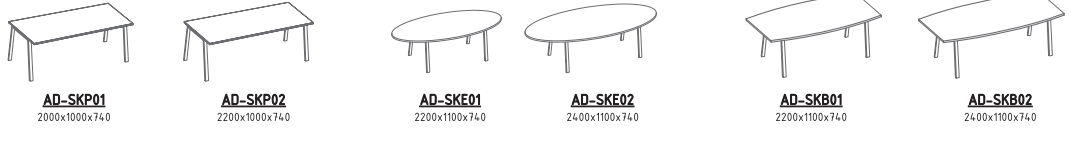

TABLES
DUO-A