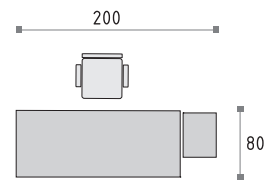

DUO-A
26>>>27

DUO-T

28>>>29

DECORDUO System offers free choice in configuration of furniture arrangement, responding to current necessities. Therefore, adjusting to a development stage in your Company, it becomes with no obstacles possible to widen a range of work-stands, owing to a chance of using extra pieces, containers and double-side upholstered partition walls. Hiding cables of office equipment enables preserving an aesthetic appearance.