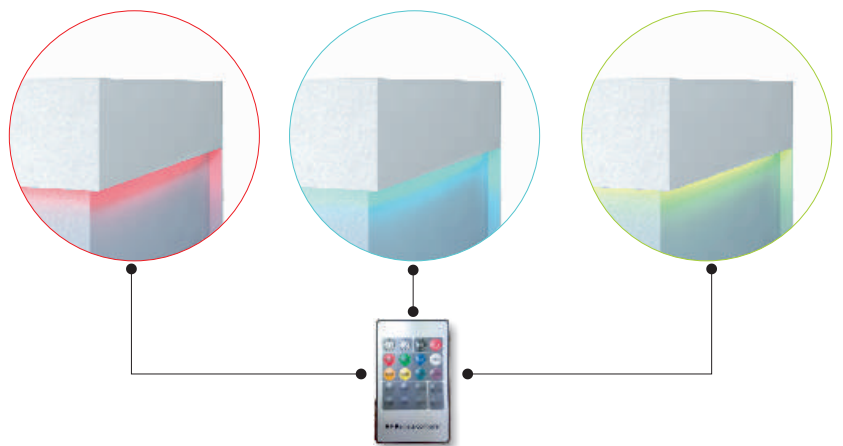

POLMARCO

l a d y r e c e p c y j n e
r e c e p t i o n c o u n t e r s

ZIP

ZIP

RGB COLOR CHANGING LED LIGHTING

ZIP

solto

solto

RGB COLOR CHANGING LED LIGHTING

كوكبة

3D

Z I P

ZPN-101 1000x1000x740
ZPN-102 1200x1000x740
ZPN-103 1400x1000x740
ZPN-104 1600x1000x740
ZPN-105 1800x1000x740

ZPW-101 800x800x1130
ZPW-102 1200x800x1130
ZPW-103 1400x800x1130
ZPW-104 1600x800x1130
ZPW-105 1800x800x1130