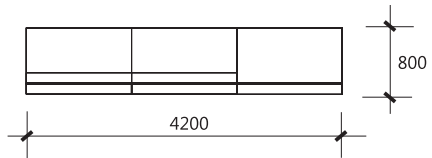

RGB COLOR CHANGING LED LIGHTING

كوكبة

3D

Z I P

ZPN-101 1000x1000x740
ZPN-102 1200x1000x740
ZPN-103 1400x1000x740
ZPN-104 1600x1000x740
ZPN-105 1800x1000x740

ZPW-101 800x800x1130
ZPW-102 1200x800x1130
ZPW-103 1400x800x1130
ZPW-104 1600x800x1130
ZPW-105 1800x800x1130

Z160N 1880x1117x740

Z90WN 800x800x1130

Z60W 1560x1310x1130

Z90W 1800x1800x1130

Z60WT 1560x1310x1130

ZKN L 800x25x760

ZKN P 800x25x760

ZKW L 800x25x1150

ZKP P 800x25x1150

ZKM L 300x25x390

ZKM P 300x25x390

ZLED

ZS 320x800x1150

s o l t o

SLPN-101 800x1000x740
SLPN-102 1200x1000x740
SLPN-103 1400x1000x740
SLPN-104 1600x1000x740
SLPN-105 1800x1000x740

SLN L 2000/820x1600/820x1100
SLN P 2000/820x1600/820x1100

SLW-01 800x820x1100
SLW-02 1200x820x1100
SLW-03 1400x820x1100
SLW-04 1600x820x1100
SLW-05 1800x820x1100

SLKN L 820x25x760

SLKN P 820x25x760

SLKW L 820x25x1100

SLKW P 820x25x1100

ZLED

z i g

ALPK-01 P 900x800x740
ALPK-02 P 1400x800x740