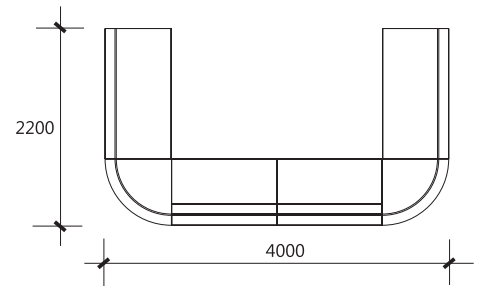

RGB COLOR CHANGING LED LIGHTING

كوكبة

3D

Z I P

ZPN-101 1000x1000x740
ZPN-102 1200x1000x740
ZPN-103 1400x1000x740
ZPN-104 1600x1000x740
ZPN-105 1800x1000x740

ZPW-101 800x800x1130
ZPW-102 1200x800x1130
ZPW-103 1400x800x1130
ZPW-104 1600x800x1130
ZPW-105 1800x800x1130

Z160N 1880x1117x740

Z90WN 800x800x1130

Z60W 1560x1310x1130

Z90W 1800x1800x1130

Z60WT 1560x1310x1130

ZKN L 800x25x760

ZKN P 800x25x760

ZKW L 800x25x1150

ZKP P 800x25x1150

ZKM L 300x25x390

ZKM P 300x25x390

ZLED

ZS 320x800x1150

s o l t o

SLPN-101 800x1000x740
SLPN-102 1200x1000x740
SLPN-103 1400x1000x740
SLPN-104 1600x1000x740
SLPN-105 1800x1000x740

SLN L 2000/820x1600/820x1100
SLN P 2000/820x1600/820x1100