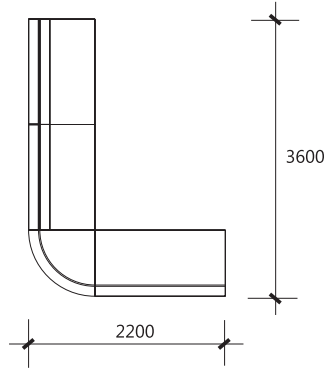

RGB COLOR CHANGING LED LIGHTING

كوكبة

3D

Z I P

ZPN-101 1000x1000x740
ZPN-102 1200x1000x740
ZPN-103 1400x1000x740
ZPN-104 1600x1000x740
ZPN-105 1800x1000x740

ZPW-101 800x800x1130
ZPW-102 1200x800x1130
ZPW-103 1400x800x1130
ZPW-104 1600x800x1130
ZPW-105 1800x800x1130

Z160N 1880x1117x740

Z90WN 800x800x1130

Z60W 1560x1310x1130

Z90W 1800x1800x1130

Z60WT 1560x1310x1130

ZKN L 800x25x760

ZKN P 800x25x760

ZKW L 800x25x1150

ZKP P 800x25x1150

ZKM L 300x25x390

ZKM P 300x25x390

ZLED

ZS 320x800x1150

s o l t o

SLPN-101 800x1000x740
SLPN-102 1200x1000x740
SLPN-103 1400x1000x740
SLPN-104 1600x1000x740
SLPN-105 1800x1000x740

SLN L 2000/820x1600/820x1100
SLN P 2000/820x1600/820x1100

SLW-01 800x820x1100
SLW-02 1200x820x1100
SLW-03 1400x820x1100
SLW-04 1600x820x1100
SLW-05 1800x820x1100

SLKN L 820x25x760

SLKN P 820x25x760

SLKW L 820x25x1100

SLKW P 820x25x1100

ZLED

z i g

ALPK-01 P 900x800x740
ALPK-02 P 1400x800x740