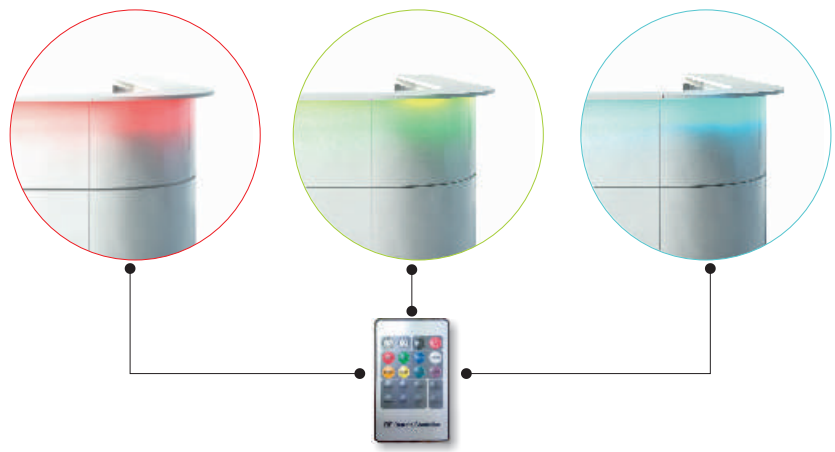

POLMARCO

l a d y r e c e p c y j n e
r e c e p t i o n c o u n t e r s

ZIP

ZIP

RGB COLOR CHANGING LED LIGHTING

ZIP

solto

solto

RGB COLOR CHANGING LED LIGHTING

كوكبة

3D

Z I P

ZPN-101 1000x1000x740
ZPN-102 1200x1000x740
ZPN-103 1400x1000x740
ZPN-104 1600x1000x740
ZPN-105 1800x1000x740

ZPW-101 800x800x1130
ZPW-102 1200x800x1130
ZPW-103 1400x800x1130
ZPW-104 1600x800x1130
ZPW-105 1800x800x1130